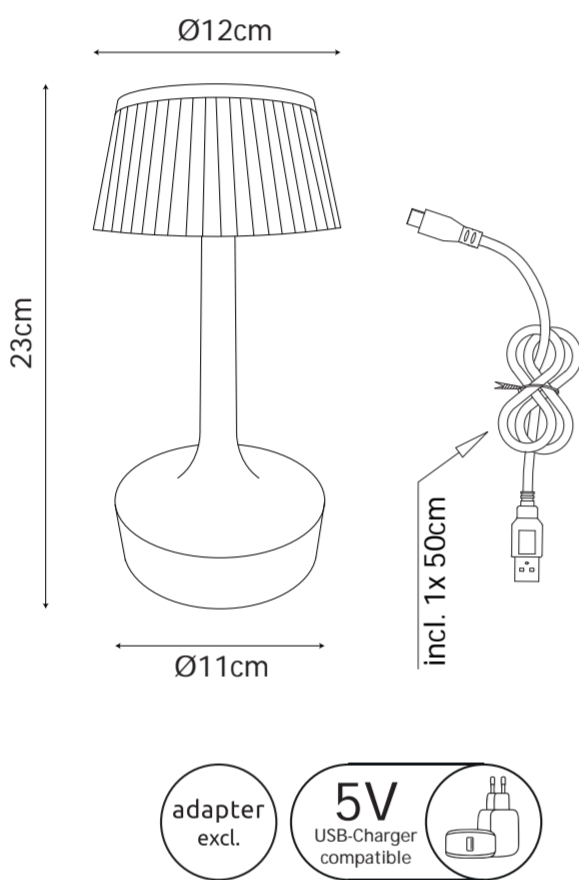

125x125x235mm

90 lm	source
84 lm	output
0.7W LED incl.	
2700 Kelvin	▼
6600 Kelvin	▲
3700 Kelvin	▼
20.000h Lifetime	
10.000x ON/OFF	
Input 220-240V - 50/60Hz	
Output 5V	
-20°C - +40°C	
dimnable	☺
Hg < 0.0001mg	
Beam angle 120°	
CRi>80	
	Ø 37mm