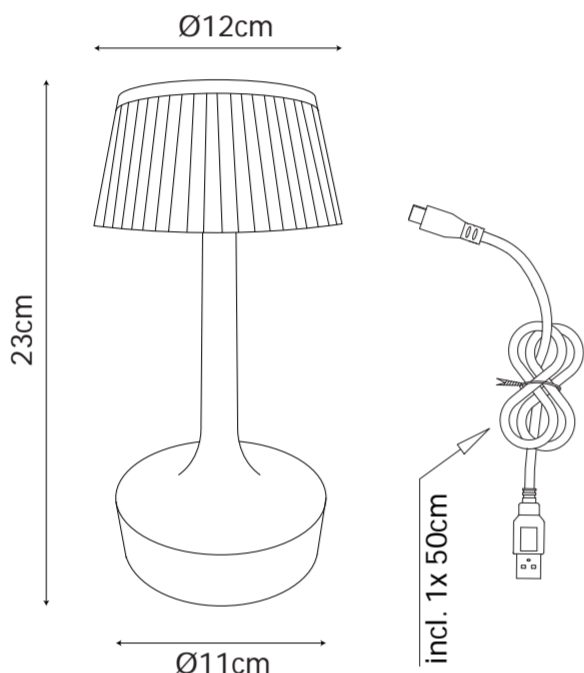

125x125x235mm

90 lm	source
84 lm	output
0.7W LED incl.	
2700 Kelvin	▼
6600 Kelvin	▼
3700 Kelvin	▼
20.000h Lifetime	
10.000x ON/OFF	
Input 220-240V - 50/60Hz	
Output 5V	
-20°C - +40°C	
dimmable	
Hg < 0.0001mg	
Beam angle 120°	
CR1280