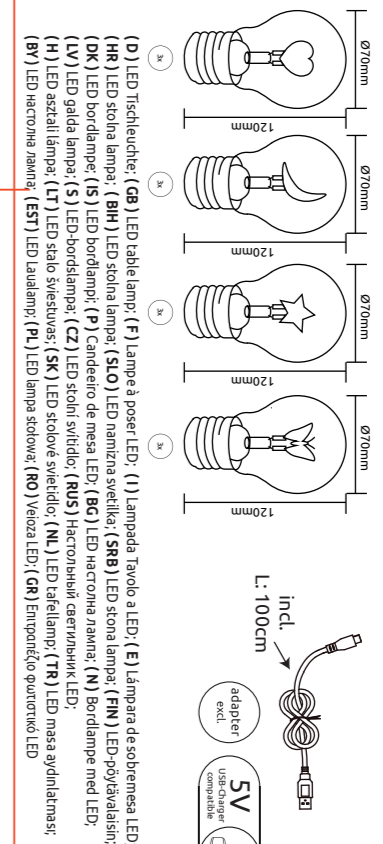

28082-12_368x278x50mm

LUMI

www.globo-lighting.com

AKKU DATA

Lithium ion Battery
*Manufacturer: Dongguan Nansong Technology Co., LTD
Address: Room 202, Building 9, No.18, Chunfeng Road,
Longbelling, Tangxia Town, Dongguan, Guangdong.

Model: 1x 3.7V 250mAh polymer Lithium ion battery

SAFETY INSTRUCTIONS

LUMI