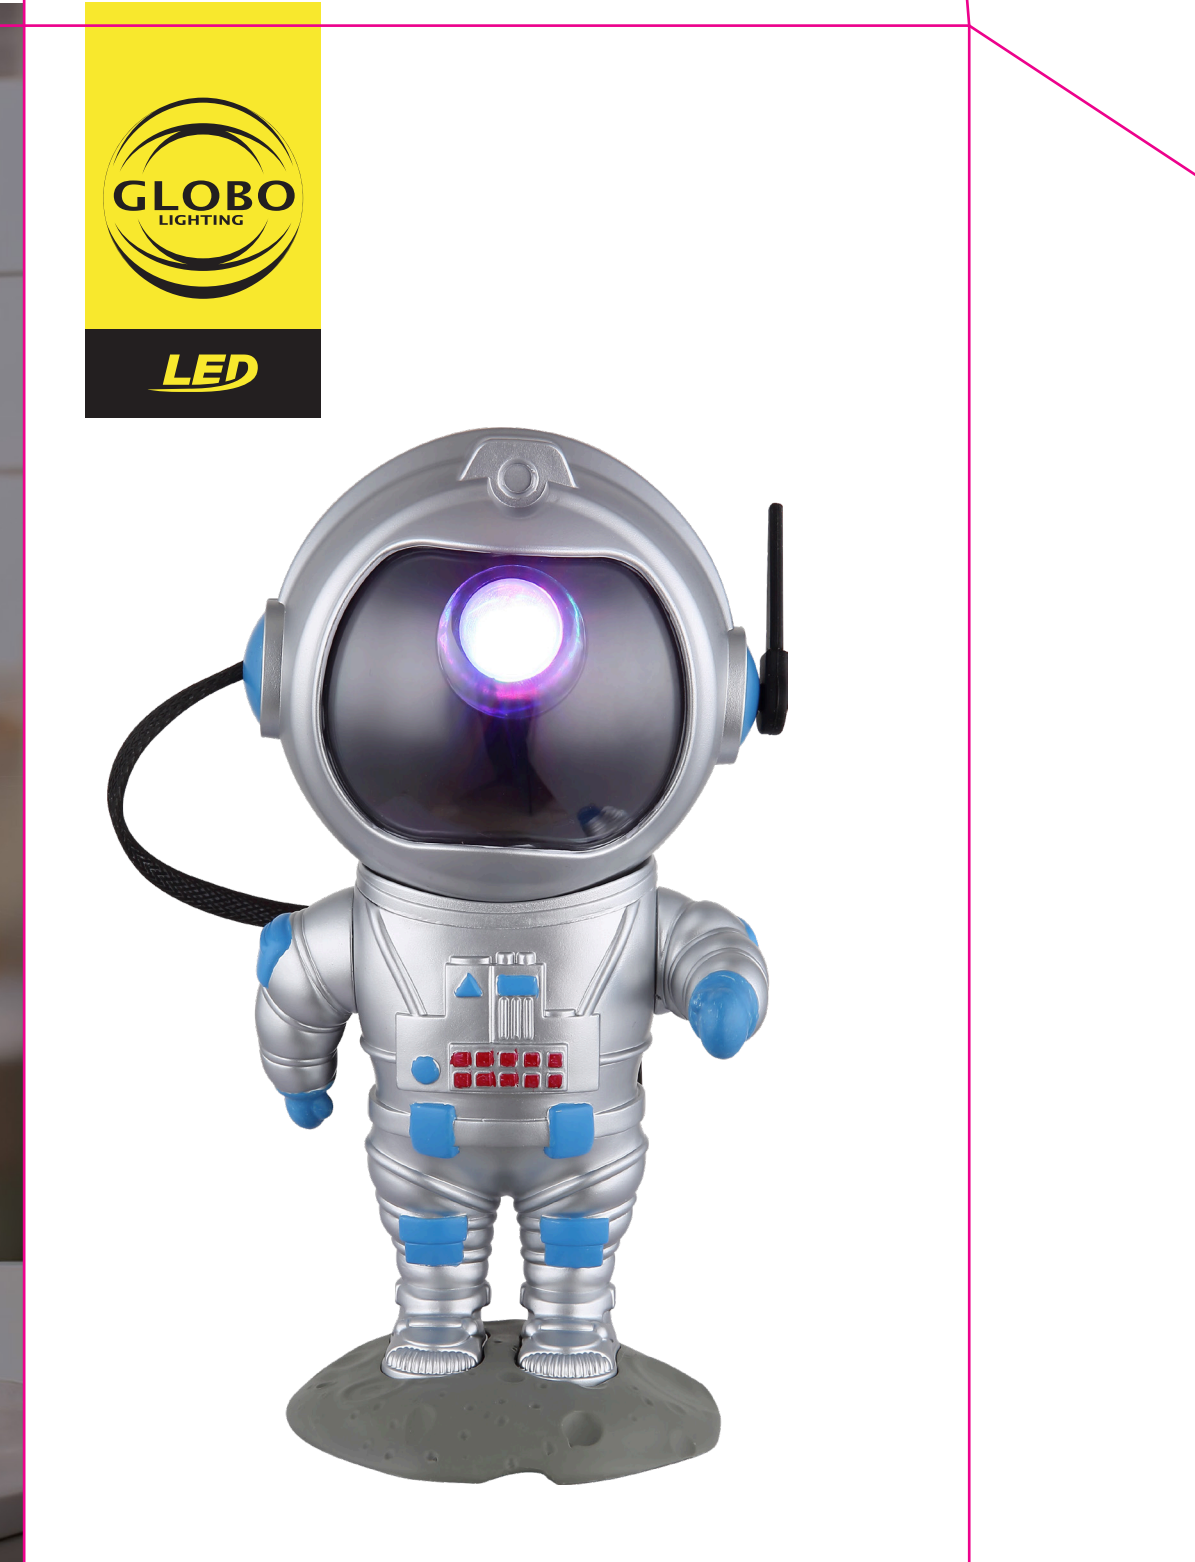

COSMO

28083 / 125 x 240 x 125mm

- (D) LED Tischleuchte; (GB) LED table lamp; (F) Lampe à poser LED;
- (I) Lampada Tavolo a LED; (E) Lámpara de sobremesa LED;
- (HR) LED stolna lampa; (BIH) LED stolna lampa;
- (SLO) LED namizna svetilka; (SRB) LED stona lampa;
- (FIN) LED-pöytävalaisin; (DK) LED bordlampe; (IS) LED bordlampi;
- (P) Candeeiro de mesa LED; (BG) LED настолна лампа;
- (N) Bordlampe med LED; (LV) LED galda lampa; (S) LED-bordslampa;
- (CZ) LED stolní svítidlo; (RUS) Настольный светильник LED;
- (H) LED asztali lámpa; (LT) LED stalo šviestuvas;
- (SK) LED stolové svietidlo; (NL) LED tafellamp;
- (TR) LED masa aydınlatması; (BY) LED настолна лампа;
- (EST) LED Laualamp; (PL) LED lampa stołowa; (RO) Veioza LED;
- (GR) Επιτραπέζιο φωτιστικό LED

incl. 1 x RGB LED 4,5W 5V, RGB

28083

Made in P.R.C.

COSMO

COSMO

COSMO