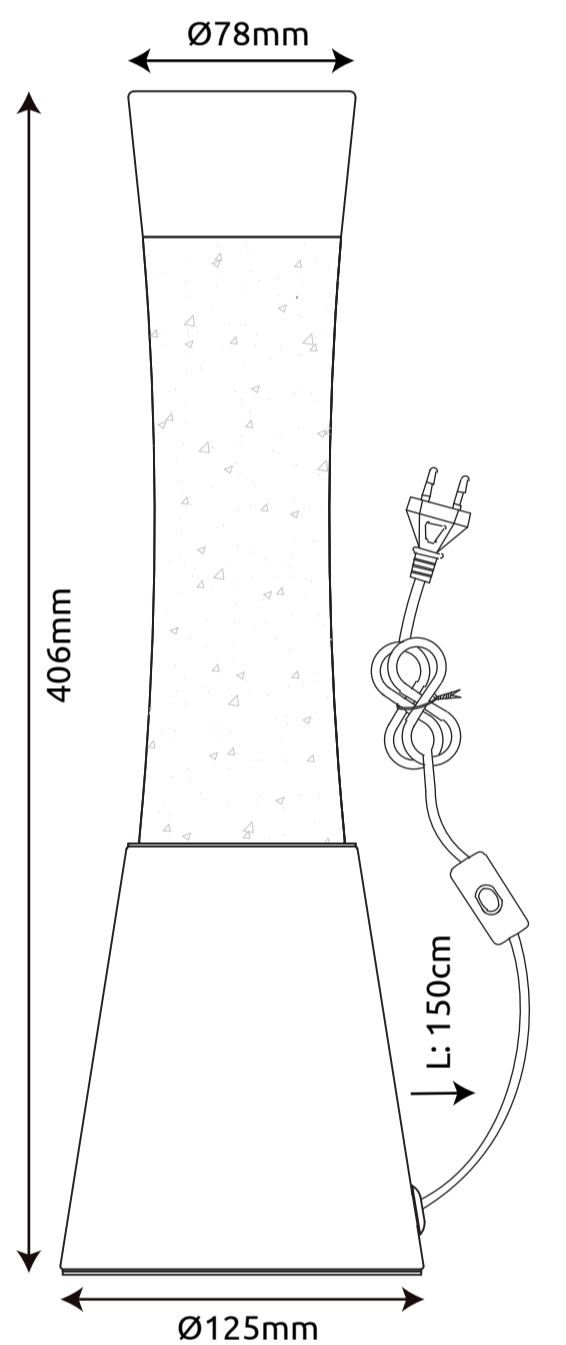

on off

SPARKLE

386 lm source

10 lm output

4W LED incl.

21W heater incl.

3000 Kelvin

30.000h Lifetime

12.000x ON/OFF

Input/Output 220-240V~ 50/60Hz

+21°C - +26°C

not dimmable

Hg =0mg

Beam angle 117°

CRI ≥ 84

Ø48mm