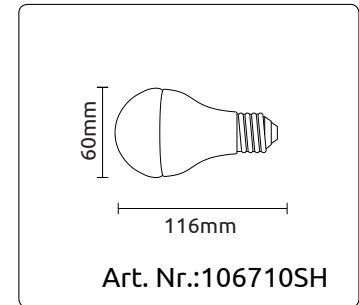

incl. 1x

850 lm = 2700K
Source

1x 10W RGBW LED incl.

E27

2700-6500 Kelvin

25.000h Lifetime

12.500x ON/OFF

AC 220-240V - 50/60Hz

-20°C - +45°C

Dimmable

Hg 0mg

Light angle 150°

Ra≥80

LED

CE

EAC

APP control

Easy Smartphone and Voice Control

tuya

compatible with Alexa

compatible with Google Assistant