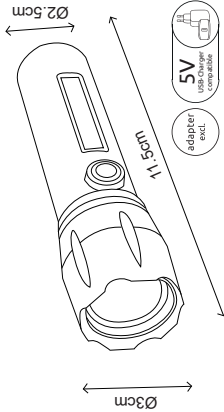

31919_45x118,9x33,9mm

www.globo-lighting.com

LIGHTA

LED

LED

LED

100m output

130m output

LIGHTA

1 x MAX 3W COB 3V
1 x MAX 3W LED 3V
~5500K
~5000K

incl. 1x 30cm
USB-C cable

LIGHTA

LIGHTA

31919

Importer: Globo Handels GmbH,
Gewerbstraße 3, 9184 St. Peter
AUSTRIA

office@globo-lighting.com
www.globo-lighting.com