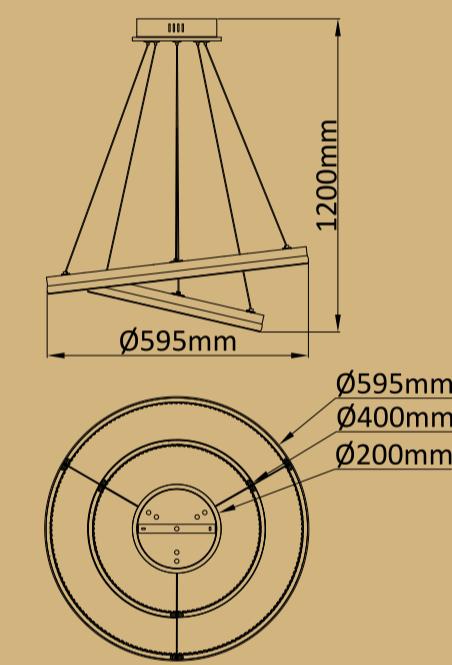

NOWA LED

220-240V~ 50/60Hz
LED 40W 300-3484lm output