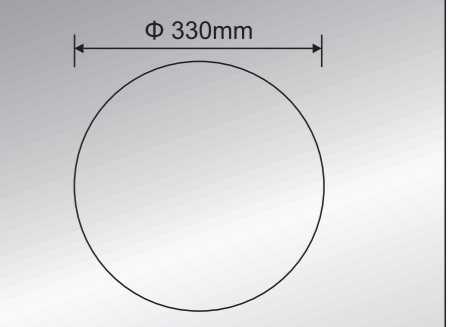

www.globo-lighting.com

LED

1900lm output

IP54

LED

LED

340 mm

Incl. **1x**  
**2500 lm**  
 source