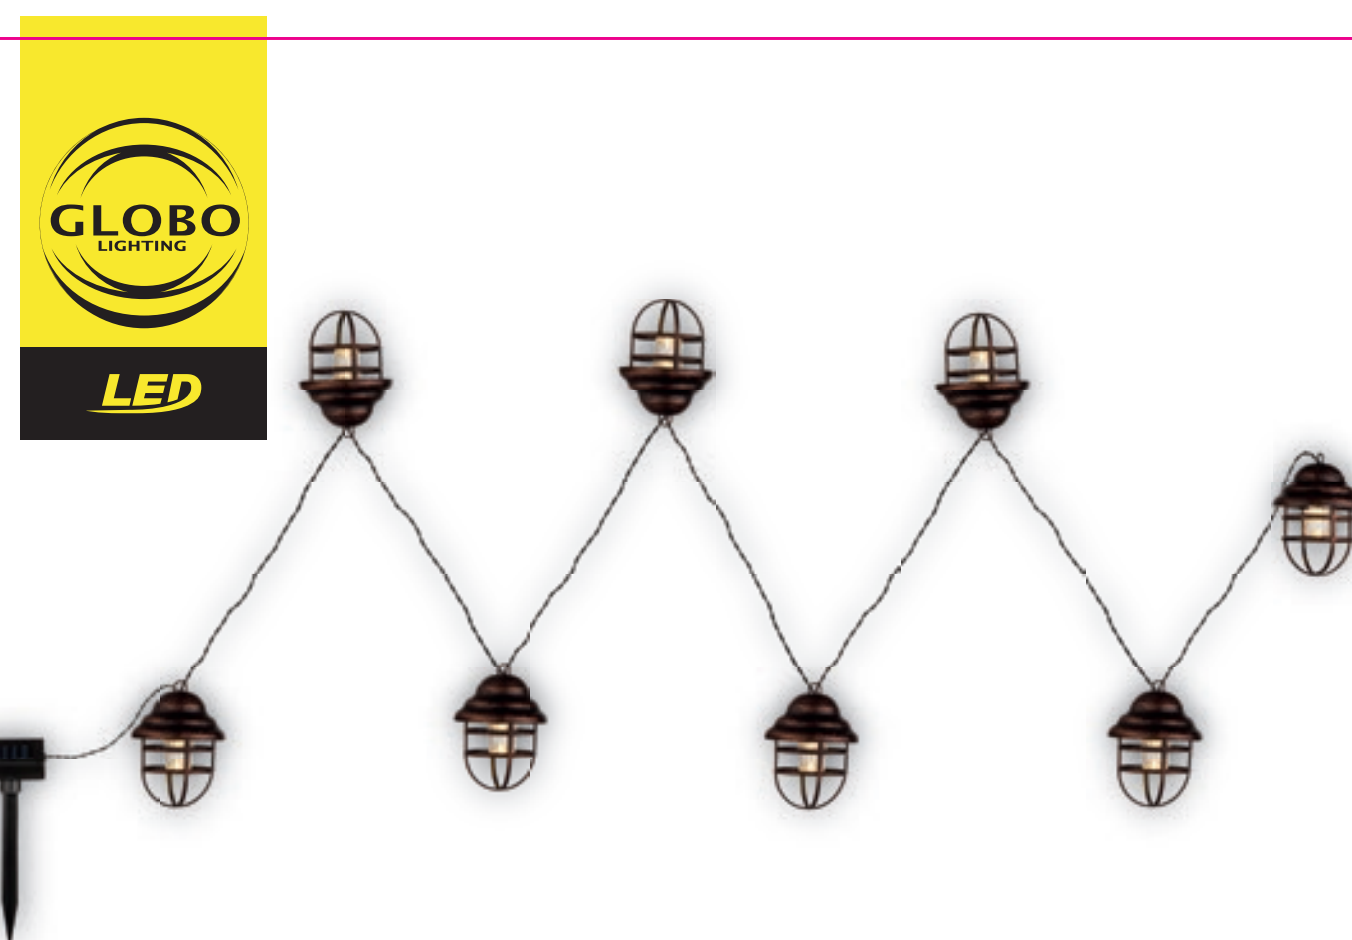

www.globo-lighting.com

SOLAR

LED

33059-8 200 x 150 x 200 mm 2022.8.11

SOLAR

SOLAR

SOLAR

incl. 8 x LED 0,06 W 3,2V -3000K
incl.

33059-8

Importer: Globo Handels GmbH, Gewerbestraße 3,
9184 St. Peter, AUSTRIA
office@globo-lighting.com
www.globo-lighting.com
Made in P.R.C.