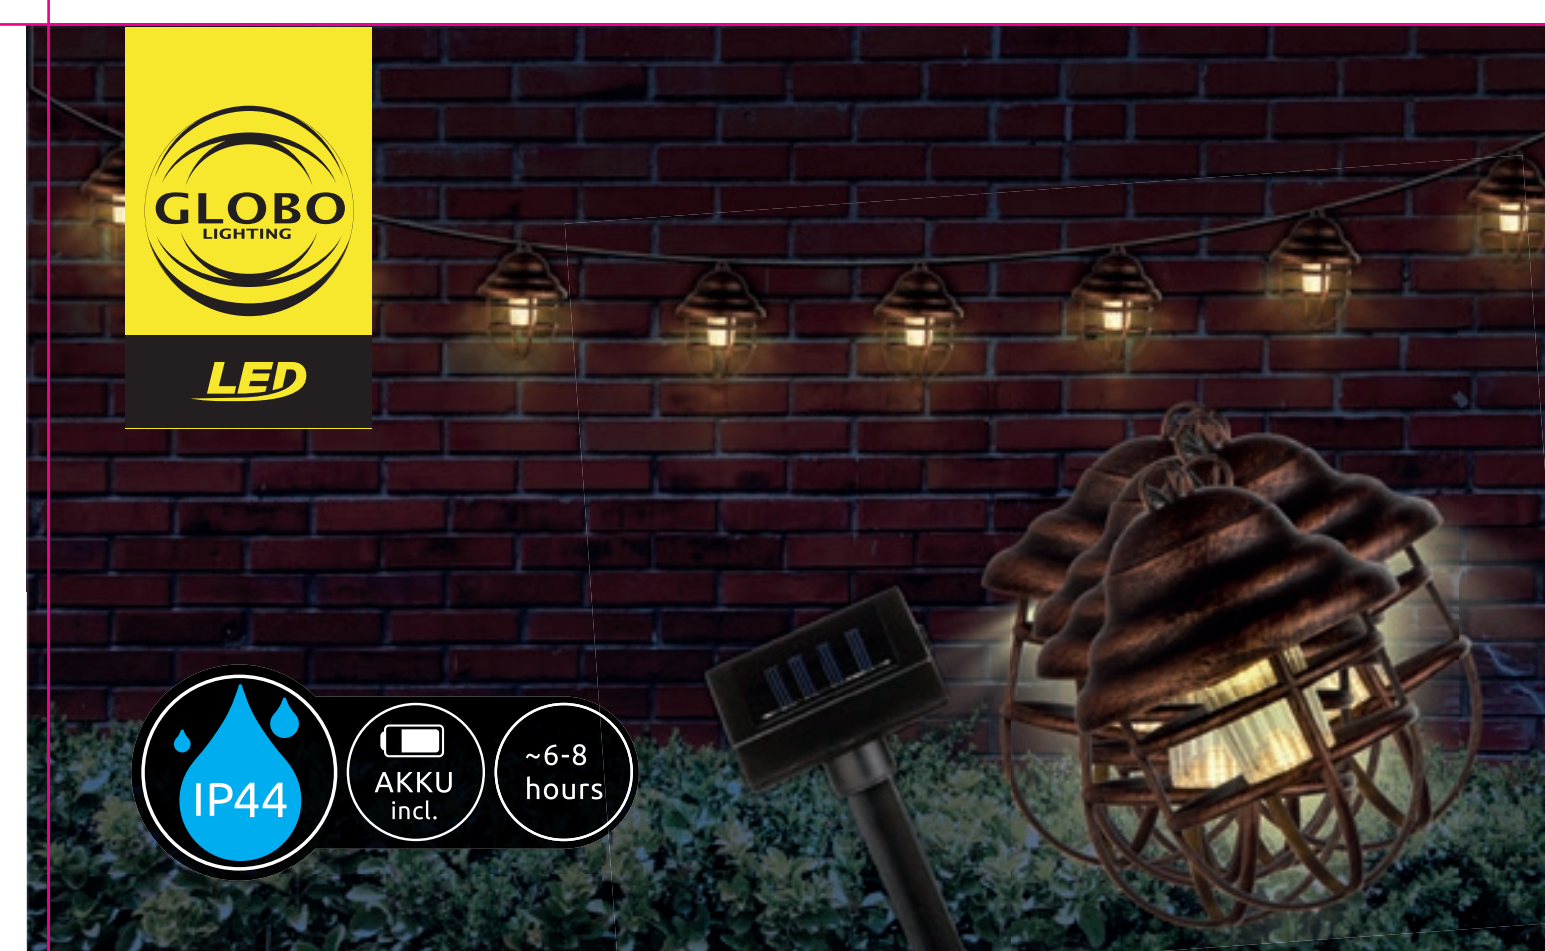

www.globo-lighting.com

SOLAR

LED

33059-8 200 x 150 x 200 mm 2022.8.11

SOLAR

SOLAR

SOLAR

incl. 8 x LED 0,06 W 3,2V -3000K
incl.

33059-8

Importer: Globo Handels GmbH, Gewerbestraße 3,
9184 St. Peter, AUSTRIA
office@globo-lighting.com
www.globo-lighting.com
Made in P.R.C.