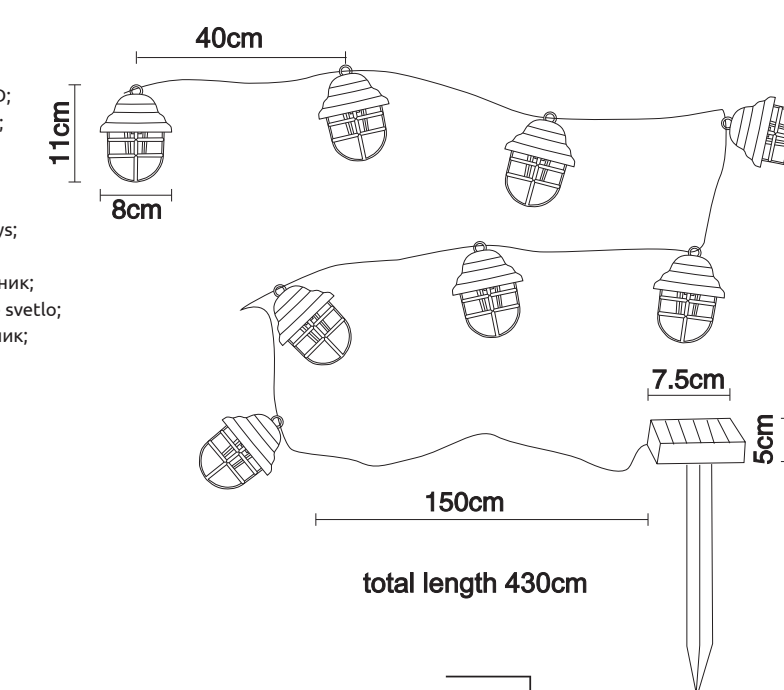

33059-8

Importer: Globo Handels GmbH, Gewerbestraße 3,
9184 St. Peter, AUSTRIA
office@globo-lighting.com
www.globo-lighting.com
Made in P.R.C.