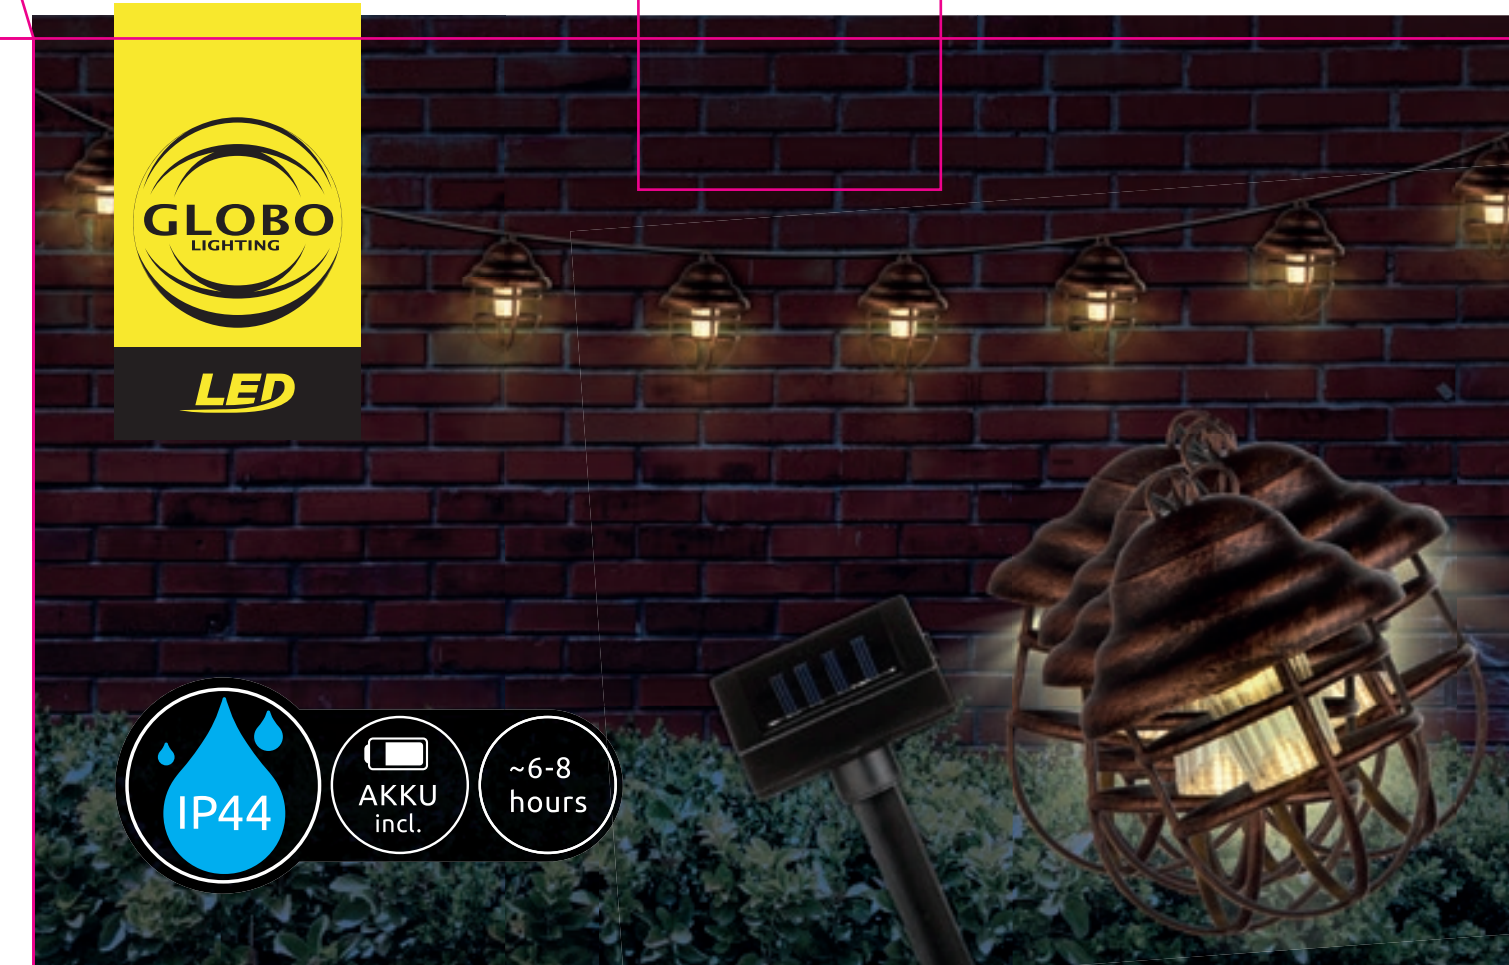

SOLAR

incl. 8 x LED 0,06 W 3,2V -3000K
incl.