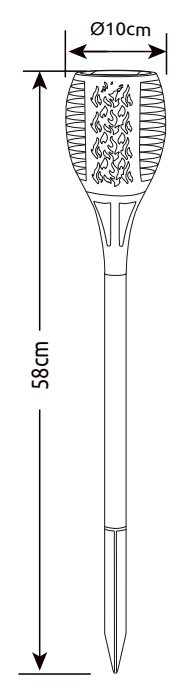

SOLAR

- LED
- SOLAR
- ~6-8 hours
- IP44
- AKKU incl.
- fire effect

110X110X275mm

- LED
- SOLAR
- ~6-8 hours
- IP44
- AKKU incl.
- fire effect

SOLAR

SOLAR

- LED
- SOLAR
- ~6-8 hours
- IP44
- AKKU incl.
- fire effect

SOLAR

- LED
- SOLAR
- ~6-8 hours
- IP44
- AKKU incl.
- fire effect

SOLAR

33077  
incl. 36x max. 0,1W 3V LED

Importer:  
Globo Handels GmbH  
Gewerbestraße 3  
A-9184 St. Peter  
www.globo-lighting.com  
made in P.R.C.