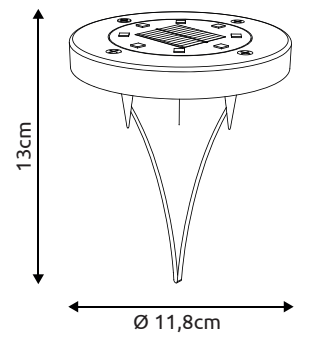

each incl. je 8 x LED 0,1W 3V, ~6500K

33414

Importer: Globo Handels GmbH,
Gewerbestraße 3, 9184 St. Peter
AUSTRIA

office@globo-lighting.com
www.globo-lighting.com

Made in P.R.C.