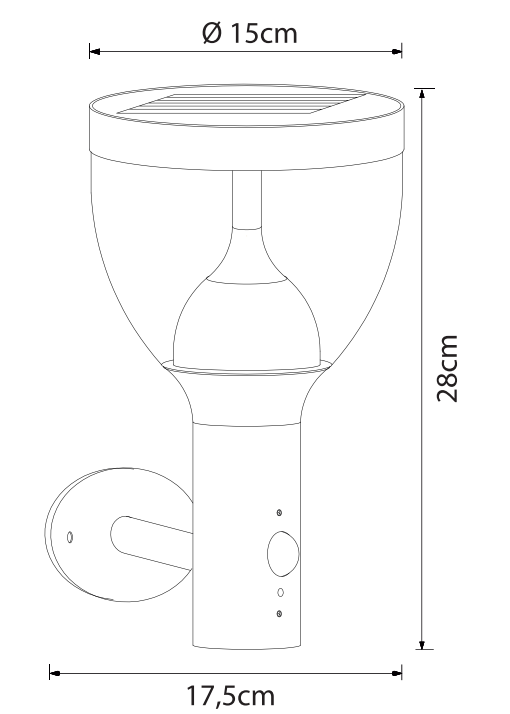

75-600 lm
source

6W 3,7V LED incl.

3000 Kelvin

-85% Energy

6W = 60W

25.000h Lifetime

25.000h = 25x1.000h

12.500x ON/OFF

100% light = 1 sec.

-30°C - +40°C

not dimmable

sensor + timer compatible

Hg 0mg

Beam angle 120°

CRI ≥ 80

LED panel not exchangeable

33435

Importer:
Globo Handels GmbH
Gewerbstraße 3
9184 St. Peter
AUSTRIA
www.globo-lighting.com
Made in P.R.C.