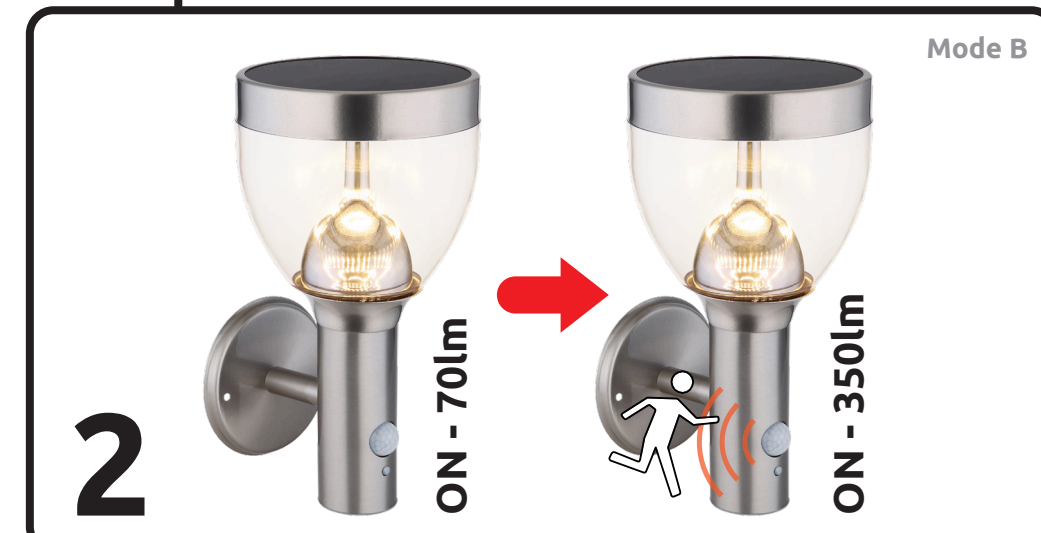

- LED
- AKKU incl.
- IP44
- ~10 hours
- sensor incl.
- on/off
- 70lm 350lm 550lm
- SOLAR