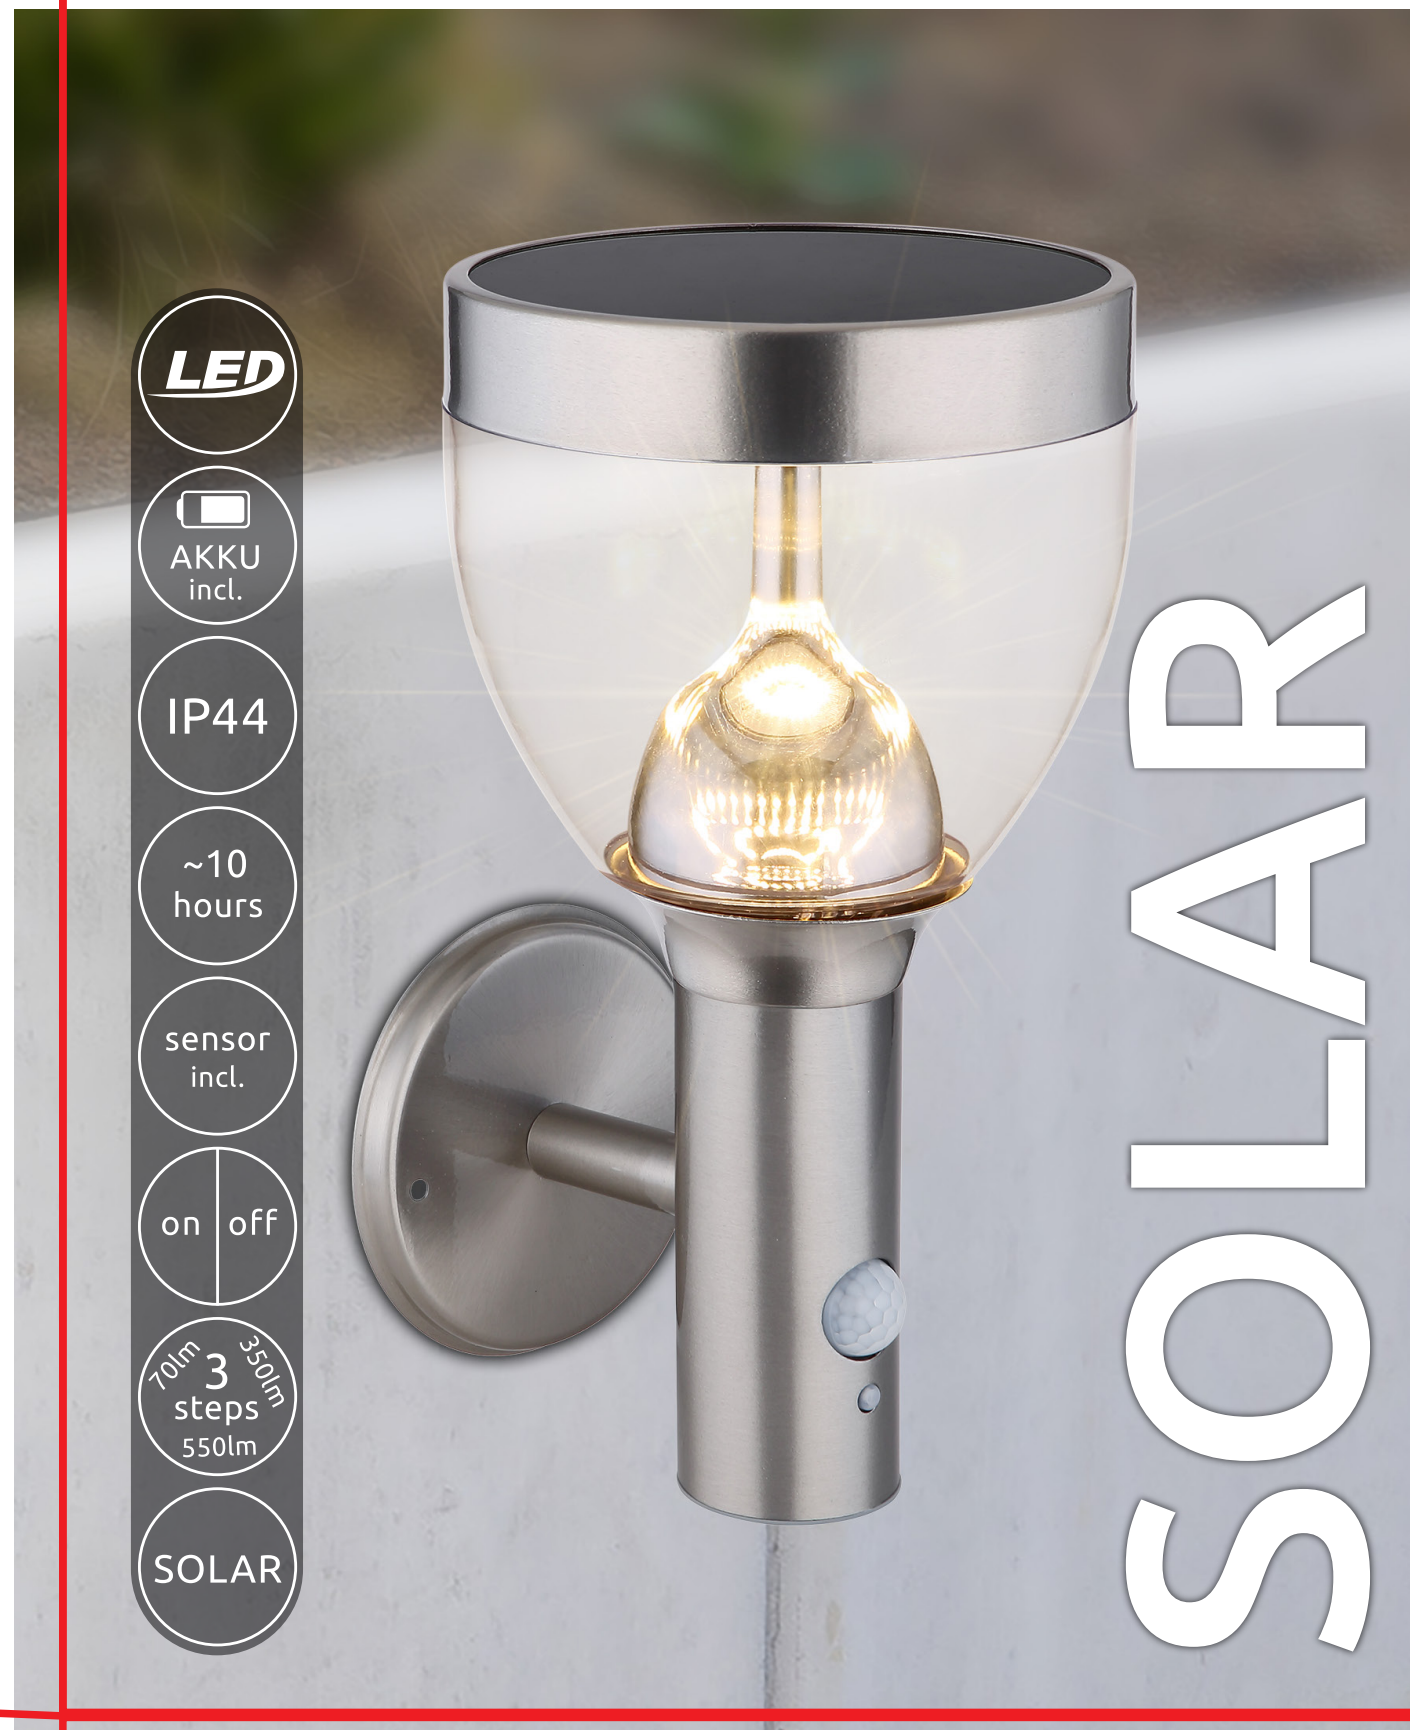

Size: 18x16x29 cm

- LED
- AKKU incl.
- IP44
- ~10 hours
- sensor incl.
- on/off
- 70lm 350lm 550lm
- SOLAR