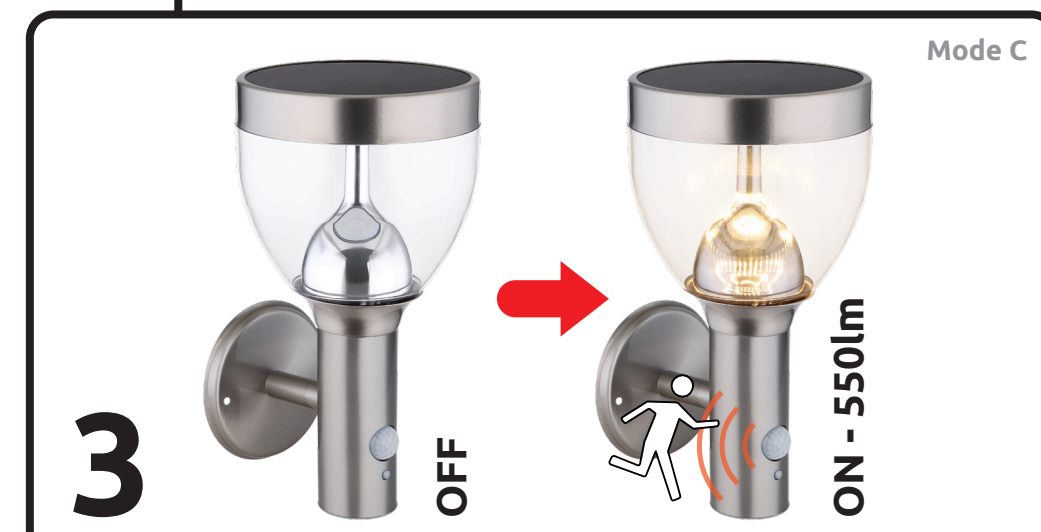

- LED
- AKKU incl.
- IP44
- ~10 hours
- sensor incl.
- on/off
- 70lm 350lm 550lm
- SOLAR