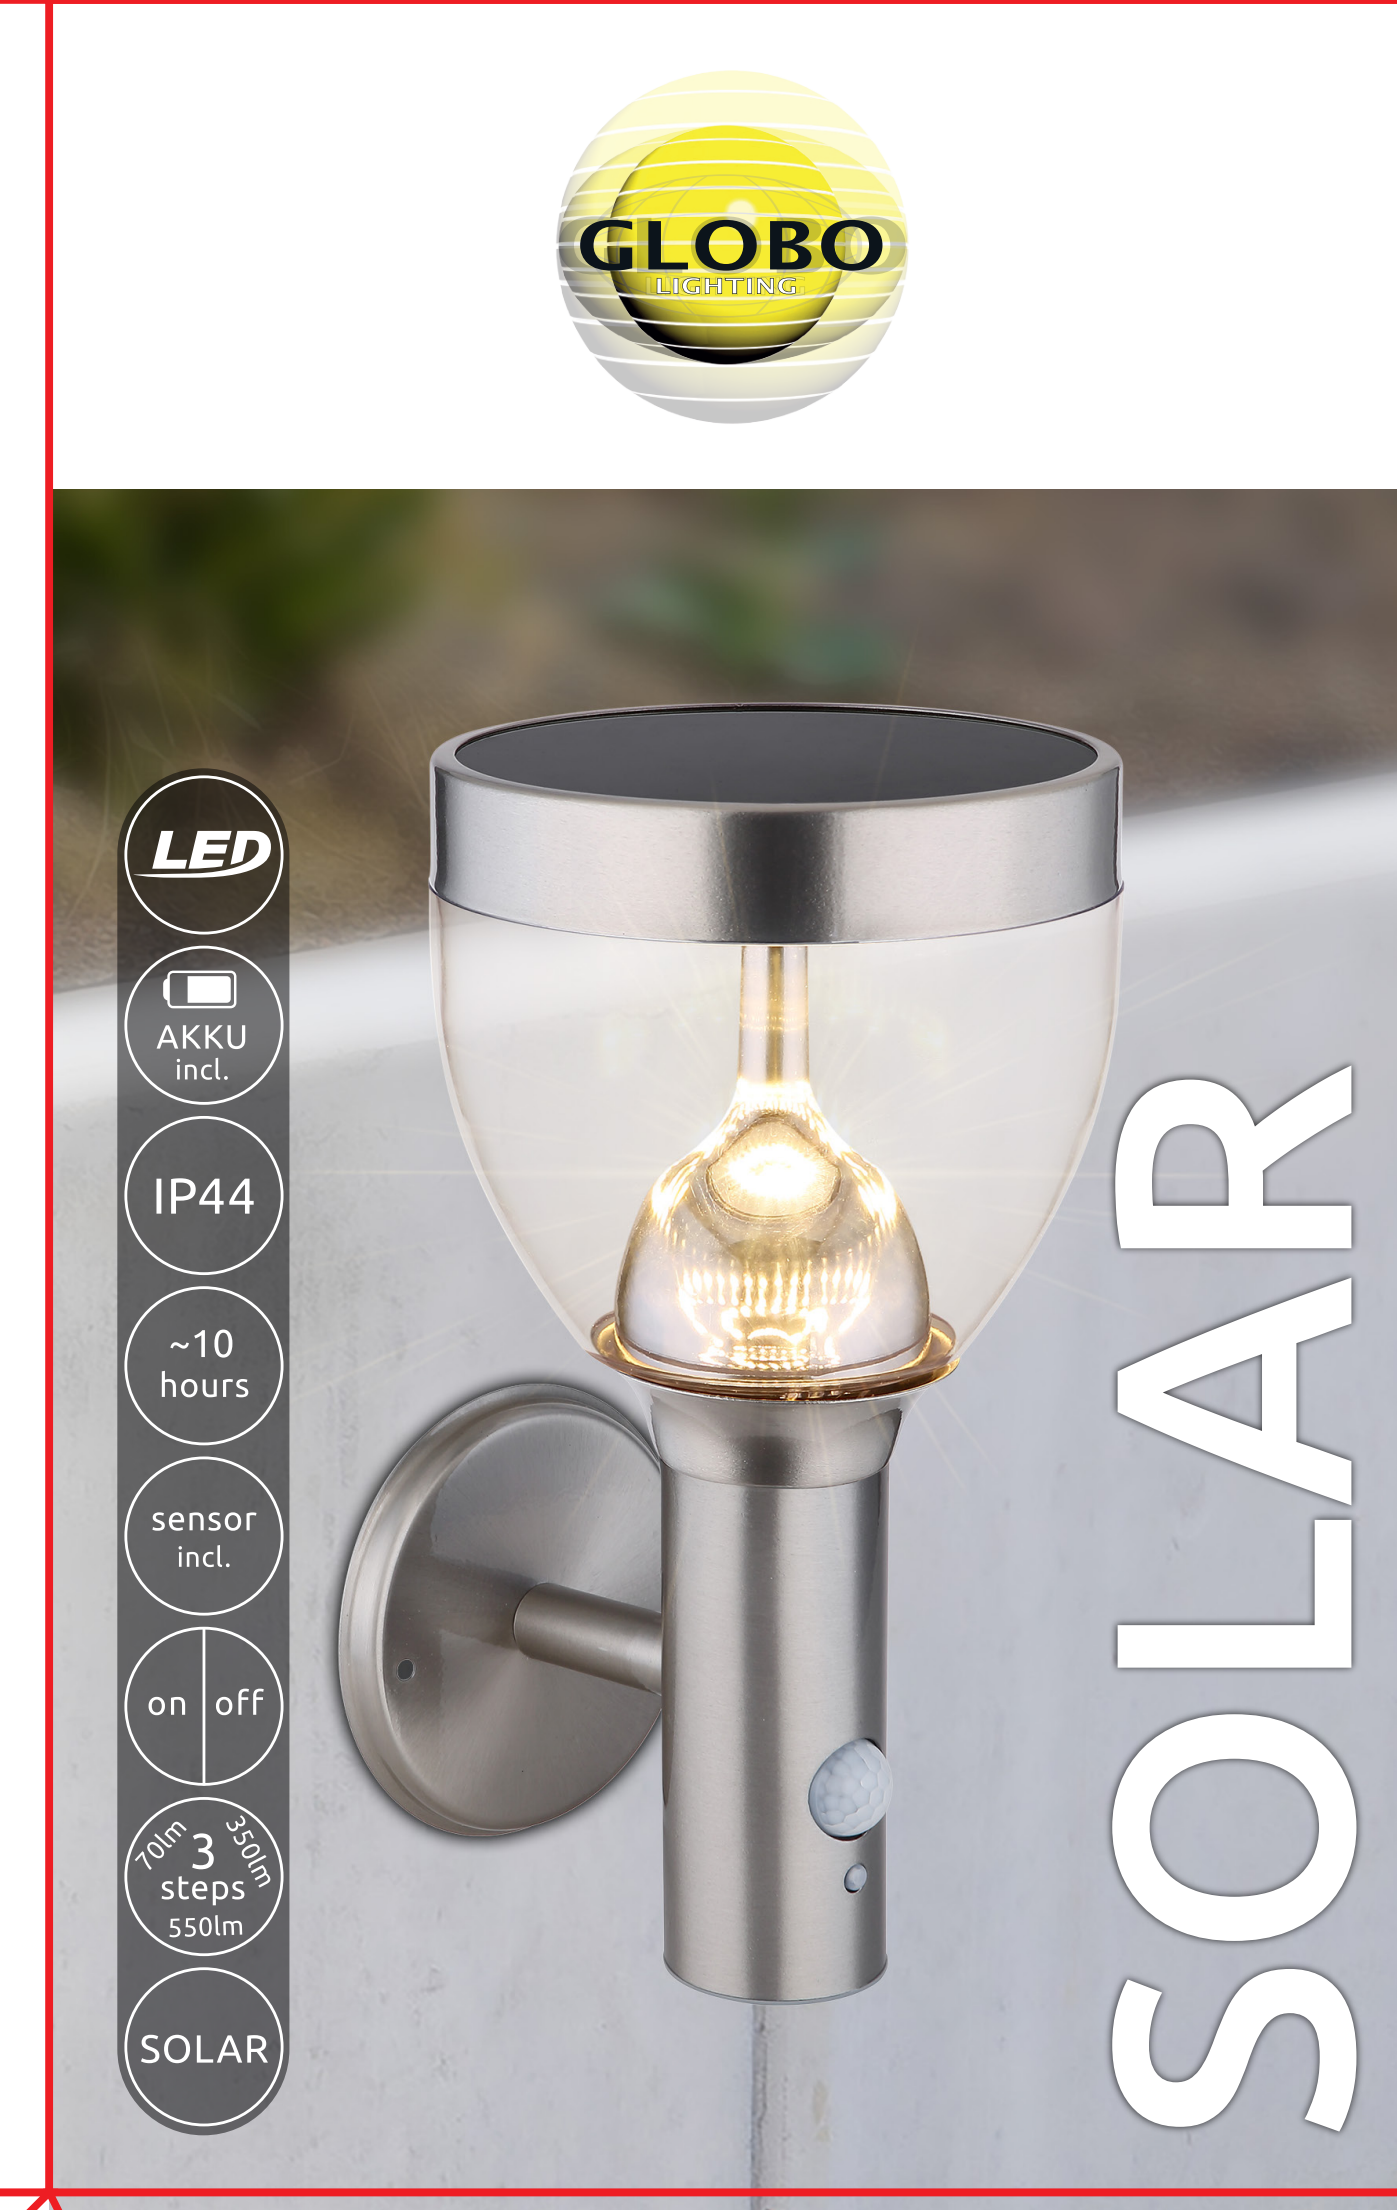

- LED
- AKKU incl.
- IP44
- ~10 hours
- sensor incl.
- on/off
- 70lm 350lm 550lm
- SOLAR

75-600 lm
source

6W 3,7V LED incl.

3000 Kelvin

-85% Energy

6W = 60W

25.000h Lifetime

25.000h = 25x1.000h

12.500x ON/OFF

100% light = 1 sec.

-30°C - +40°C

not dimmable

sensor + timer compatible

Hg 0mg

Beam angle 120°

CRI ≥ 80

LED panel not exchangeable

33435

Importer:
Globo Handels GmbH
Gewerbstraße 3
9184 St. Peter
AUSTRIA
www.globo-lighting.com
Made in P.R.C.

- SBG Solopne svetiljka s LED diodami s optičnim senzorom
- NL Buitenzijde lamp met LED
- NH LED Dug Svetiljka
- TR LED Dug Svetiljka
- AB Blymsno kompaktno osvetljenje s LED svetilnicama
- DK Ledena svetiljka s LED
- SR Osvetljenje s LED
- PL Zvezgasto svetlo s LED
- RO Lampara solară exterioară cu LED