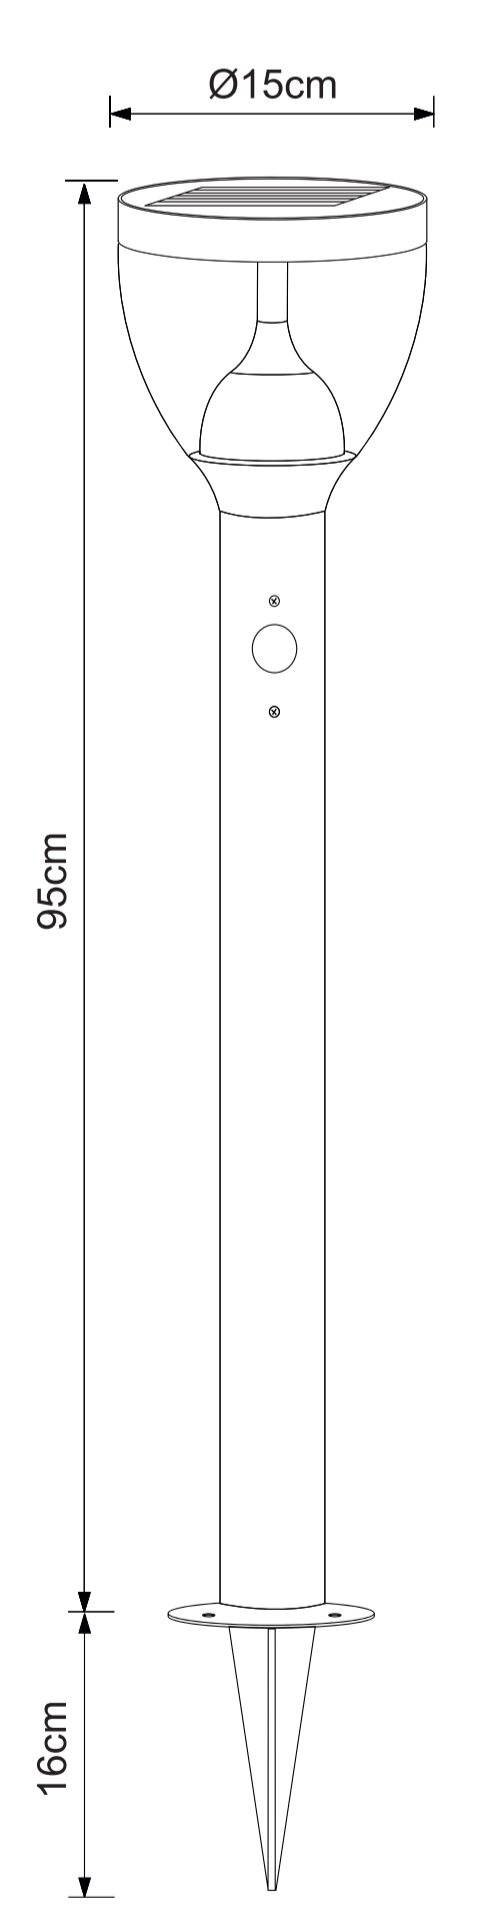

Size: 16x16x96 cm

- 75-600 lm source**
- 6W 3,7V LED incl.
- 3000 Kelvin
- 85% Energy
- 6W = 60W
- 25.000h Lifetime
- 25.000h = 25x1.000h
- 12.500x ON/OFF
- 100% light = 1 sec.
- 30°C - +40°C
- not dimmable
- sensor + timer compatible
- Hg 0mg
- Beam angle 120°
- CRi>80
- LED panel not exchangeable