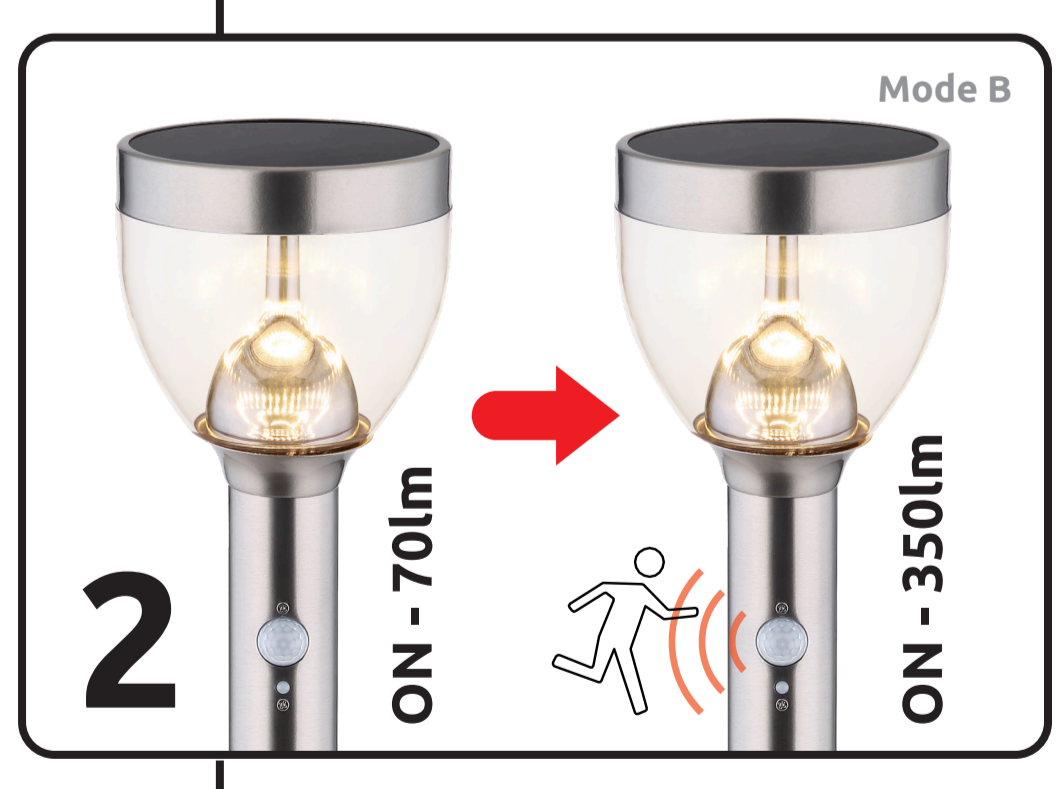

Size: 16x16x96 cm

- 75-600 lm source**
- 6W 3,7V LED incl.
- 3000 Kelvin
- 85% Energy
- 6W = 60W
- 25.000h Lifetime
- 25.000h = 25x1.000h
- 12.500x ON/OFF
- 100% light = 1 sec.
- 30°C - +40°C
- not dimmable
- sensor + timer compatible
- Hg 0mg
- Beam angle 120°
- CRi>80
- LED panel not exchangeable