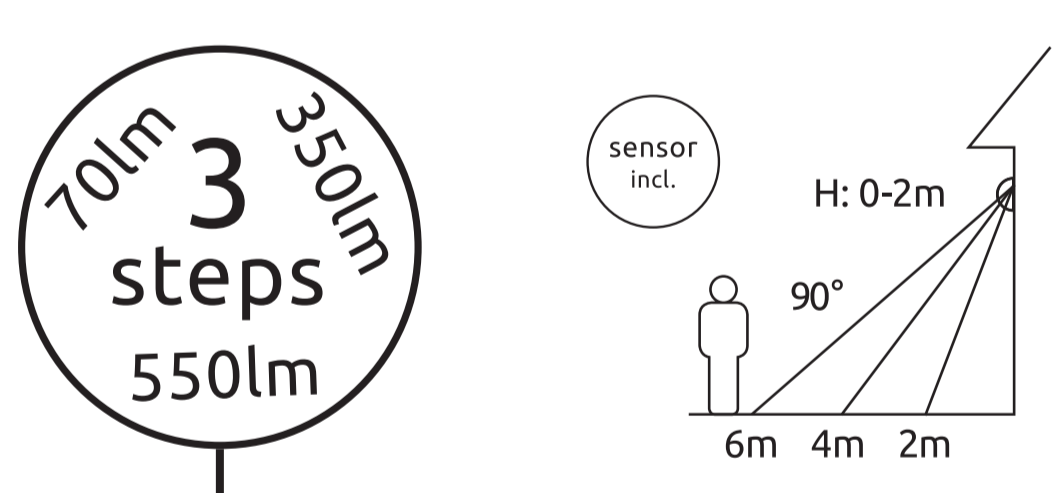

Size: 16x16x96 cm

- 75-600 lm source**
- 6W 3,7V LED incl.
- 3000 Kelvin
- 85% Energy
- 6W = 60W
- 25.000h Lifetime
- 25.000h = 25x1.000h
- 12.500x ON/OFF
- 100% light = 1 sec.
- 30°C - +40°C
- not dimmable
- sensor + timer compatible
- Hg 0mg
- Beam angle 120°
- CRi>80
- LED panel not exchangeable