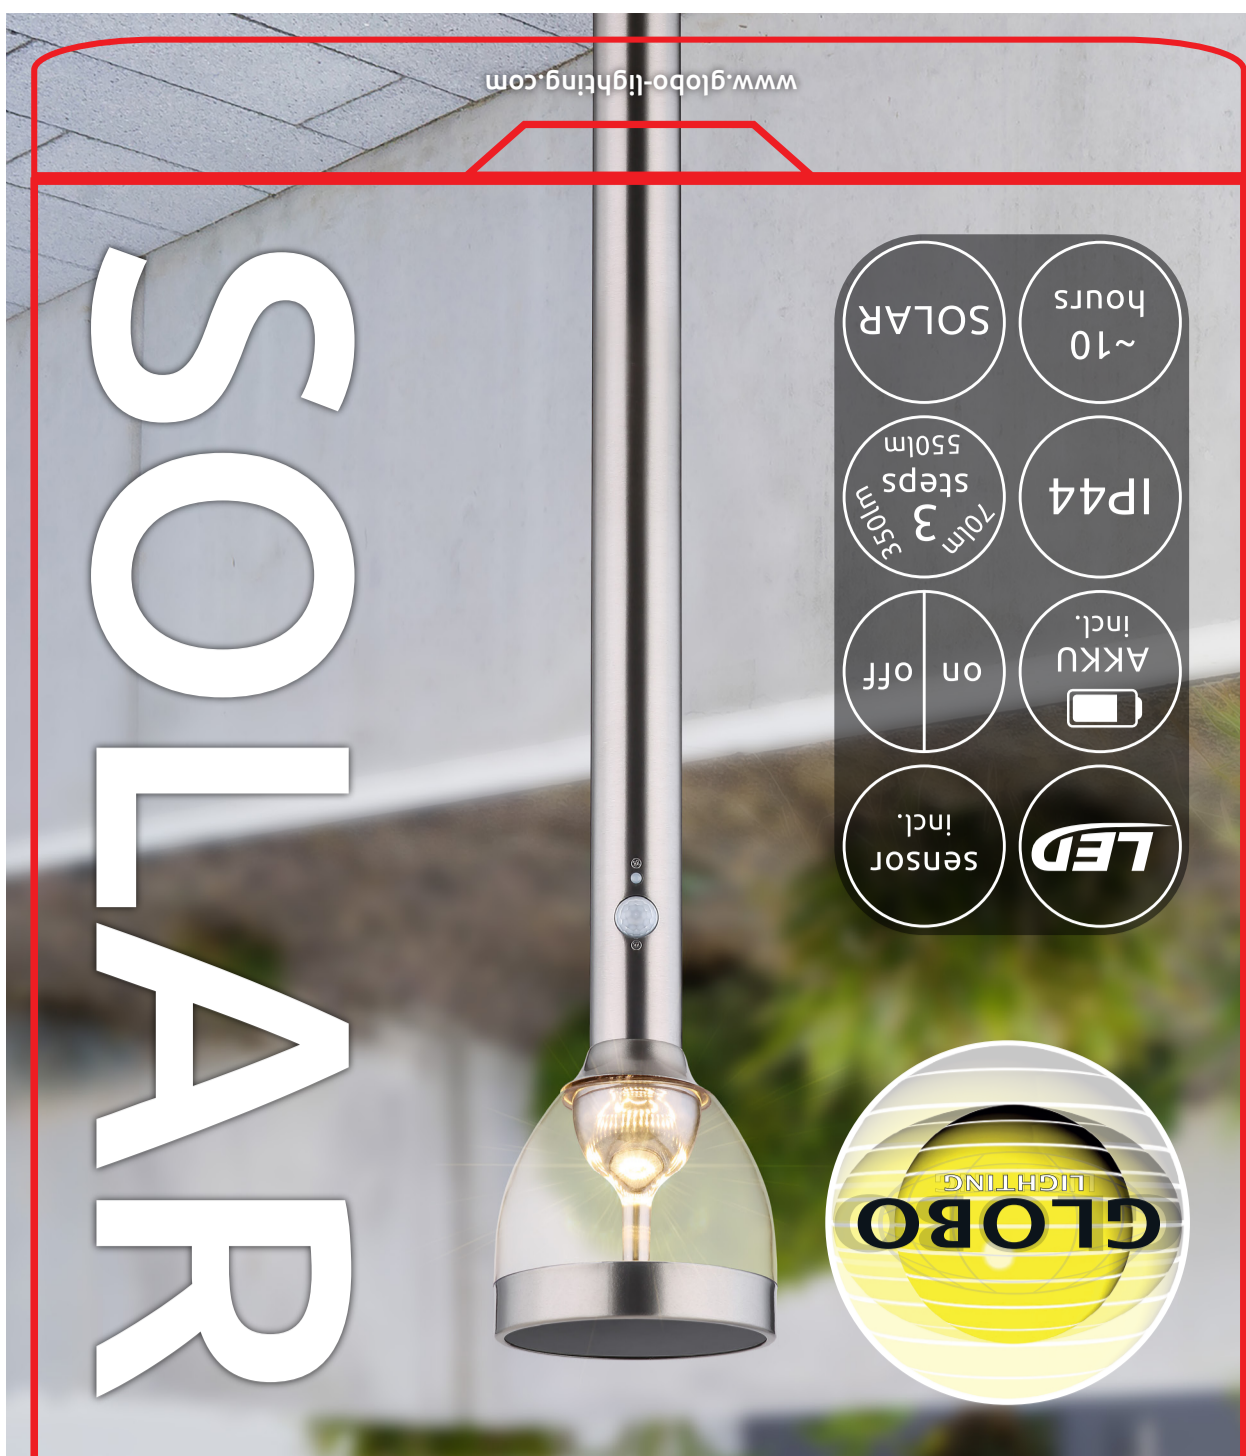

Size: 16x16x96 cm

- 75-600 lm source**
- 6W 3,7V LED incl.
- 3000 Kelvin
- 85% Energy
- 6W = 60W
- 25.000h Lifetime
- 25.000h = 25x1.000h
- 12.500x ON/OFF
- 100% light = 1 sec.
- 30°C - +40°C
- not dimmable
- sensor + timer compatible
- Hg 0mg
- Beam angle 120°
- CRi>80
- LED panel not exchangeable