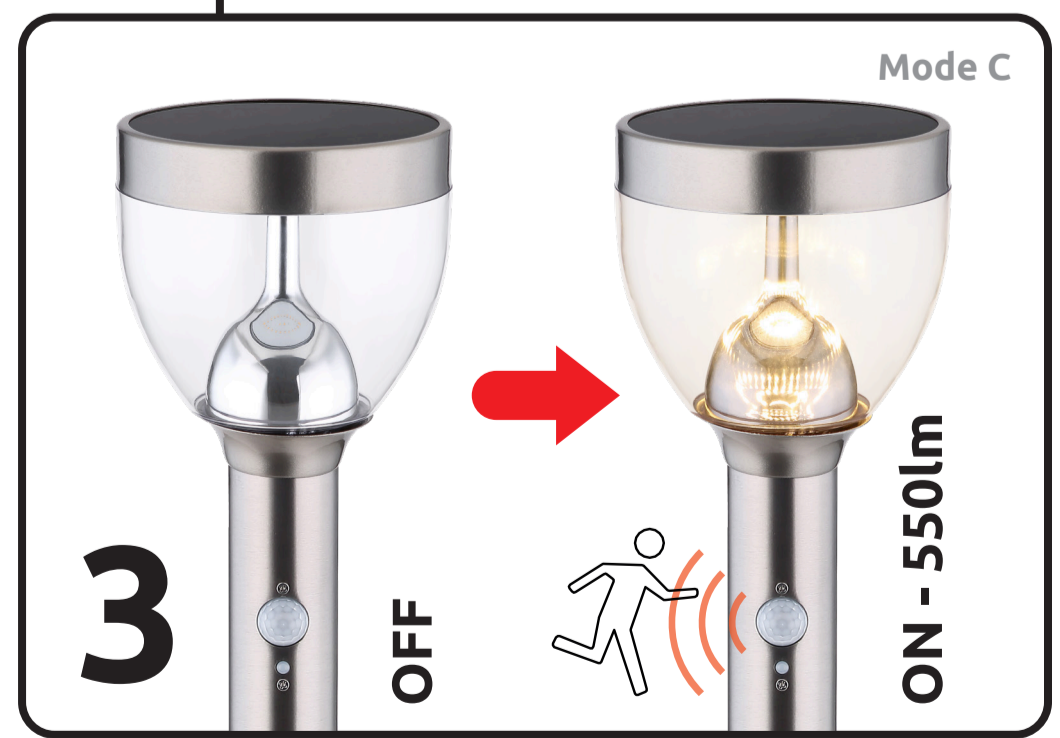

Size: 16x16x96 cm

- 75-600 lm source**
- 6W 3,7V LED incl.
- 3000 Kelvin
- 85% Energy
- 6W = 60W
- 25.000h Lifetime
- 25.000h = 25x1.000h
- 12.500x ON/OFF
- 100% light = 1 sec.
- 30°C - +40°C
- not dimmable
- sensor + timer compatible
- Hg 0mg
- Beam angle 120°
- CRi>80
- LED panel not exchangeable