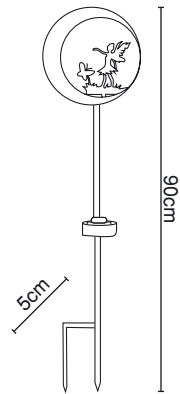

33516-17x6x46cm

www.globo-lighting.com

SOLAR

SOLAR

SOLAR

Ø16cm

33516

9 4007371 393893

1x LED max. 0,06W 3V incl.

Importer:
Globo Handels GmbH
Gewerbstraße 3
A-9184 St. Peter
www.globo-lighting.com
made in P.R.C.

SOLAR

SOLAR

Small text block containing technical specifications and legal disclaimers in multiple languages.