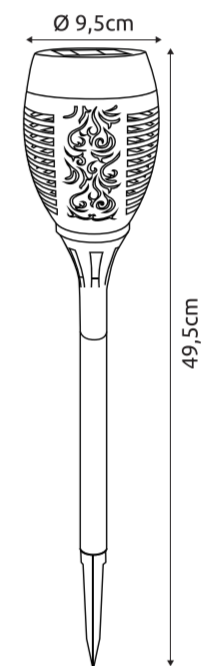

incl. each 12 x LED 0,1W 3V, ~1400K