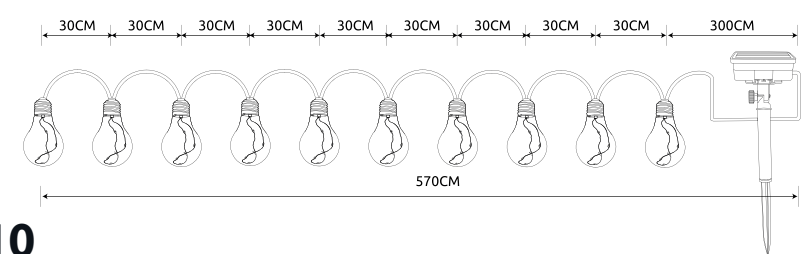

33694-10

incl. 50 x LED 0,06W 3,2V, ~3200K

Importer:
Globo Handels GmbH
Gewerbestraße 3
9184 St. Peter
AUSTRIA
www.globo-lighting.com
Made in P.R.C.

200

140

150

140

150