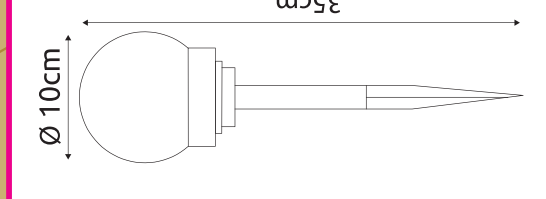

87884

SOLAR

SOLAR

SOLAR

SOLAR

33699-12

Made in P.R.C.

9 007374 333330

INCL. 1x LED max. Ø 10cm, H=35cm