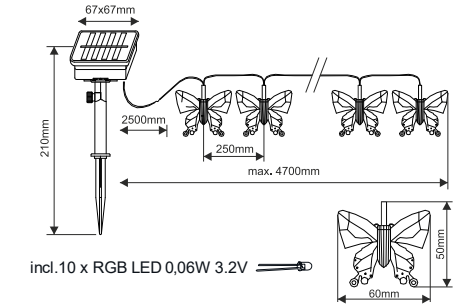

incl. 10 x RGB LED 0,06W 3,2V

33706-10