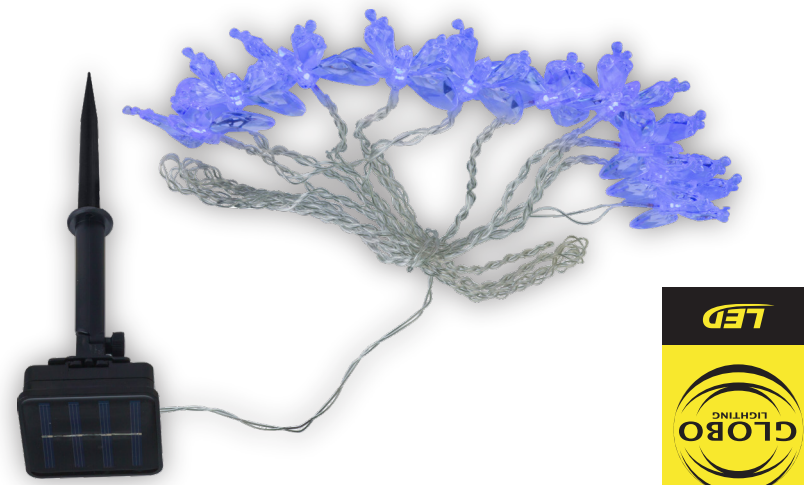

L × W × H

125 × 100 × 90MM

www.globo-lighting.com

SOLAR

SOLAR