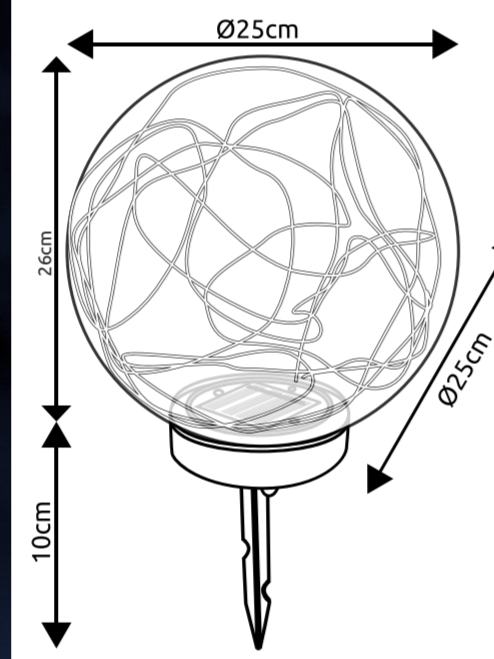

25.3X25.3X27CM

SOLAR

- LED 40x
- SOLAR
- ~6-8 hours
- IP44
- AKKU incl.
- GLOBO LIGHTING

SOLAR

- AKKU incl.
- IP44
- ~6-8 hours
- SOLAR
- LED 40x

33807
Incl. 40 x LED 0.06 W 3V -3000K
Importer:
Globo Handels GmbH
Am Stadtpark 3
40509 Düsseldorf
www.globo-lighting.com
Made in P.R.C.

SOLAR

- AKKU incl.
- IP44
- ~6-8 hours
- SOLAR
- LED 40x

SOLAR

- AKKU incl.
- IP44
- ~6-8 hours
- SOLAR
- LED 40x

SOLAR

- AKKU incl.
- IP44
- ~6-8 hours
- SOLAR
- LED 40x