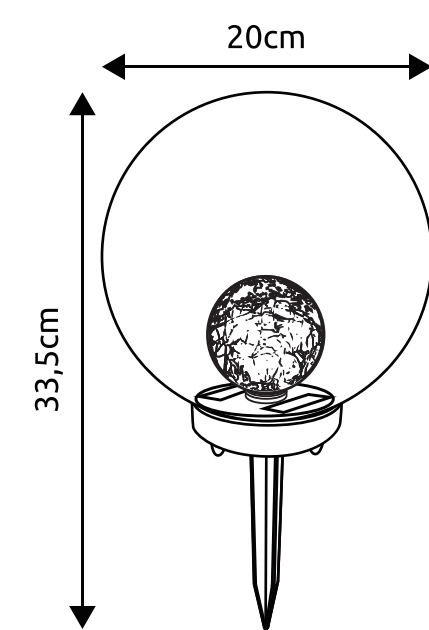

33826 - 20.3x20.3x22.5cm

www.globo-lighting.com

SOLAR

- LED
- AKKU incl.
- IP44
- ~6-8 hours
- SOLAR

33826

incl. 1 x LED 0,06W 3V; ~3000K

Importer:
Globo Handels GmbH
Gewerbstraße 3
9184 St. Peter
AUSTRIA
www.globo-lighting.com
Made in P.R.C.

- LED
- AKKU incl.
- IP44
- ~6-8 hours
- SOLAR

SOLAR

- LED
- AKKU incl.
- IP44
- ~6-8 hours
- SOLAR

SOLAR

- LED
- AKKU incl.
- IP44
- ~6-8 hours
- SOLAR

SOLAR

- LED
- AKKU incl.
- IP44
- ~6-8 hours
- SOLAR

SOLAR