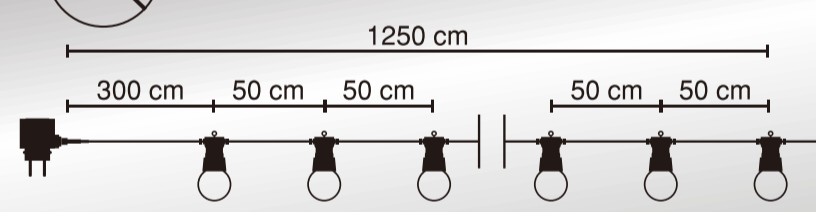

LED

- LED
- 20
- 9,5 meter tube
- IP44
- 50cm
- Scissors icon
- Plug icon

- LED
- 20
- 9,5 meter tube
- IP44
- 50cm
- Scissors icon
- Plug icon

- 3 Lumen / 625 nm (5x)
- 3 Lumen / 593 nm (5x)
- 6 Lumen / 512 nm (5x)
- 3 Lumen / 455 nm (5x)

20 bulbs/100 LEDs incl.
 0.3W LED incl.
 20.000h lifetime
 Input: 220-240V ~ 50/60Hz
 Output: 24V DC 6W
 10.000 x ON/OFF
 -20°C ~ +55°C
 not dimmable
 Hg < 3mg
 Beam angle 120°
 CRI ≥ 75

LED

- LED
- 20
- 9,5 meter tube
- IP44
- 50cm
- Scissors icon
- Plug icon

- 3 Lumen / 625 nm (5x)
- 3 Lumen / 593 nm (5x)
- 6 Lumen / 512 nm (5x)
- 3 Lumen / 455 nm (5x)

3401

9 400737 239665
 IP44 | 20x max. 0.3W 3V LED
 5x gelb, yellow, jaune
 5x rot, red, rouge
 5x grün, green, vert
 5x blau, blue, bleu
 incl.