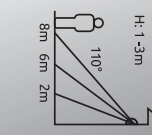

www.globo-lighting.com

LED

1800lm output
IP44
incl. sensor

LED

1800lm output
IP44
incl. sensor

135x70x155mm

34248BS

2024.8.7

1900 lm
source
1x 20W LED incl.
6000 Kelm
20,000h Lifetime
20,000x ON/OFF
Input AC220-240V 50Hz
Output 216V

-20°C - +40°C
not dimmable
Hg < 0,006 mg
Beam angle 120°
CRI>80

34248BS
9 400737140500 01

LED

1800lm output
IP44
incl. sensor