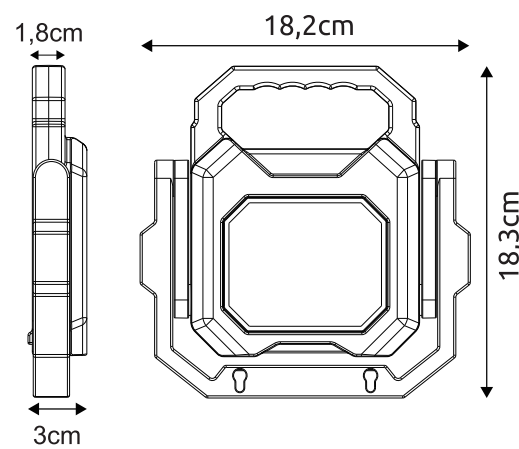

800 lm

6W LED incl.

4000 Kelvin

20.000h Lifetime

10.000x ON/OFF

Input: AC 220-240V 50/60Hz

Output: 5V 2A

-20°C - +45°C

not dimmable

Hg 0mg

Light angle 120°

CRI≥70

incl. 1 x LED 6W 5V; ~4000K

L: 100 cm

34309

office@globo-lighting.com

www.globo-lighting.com

Made in P.R.C.