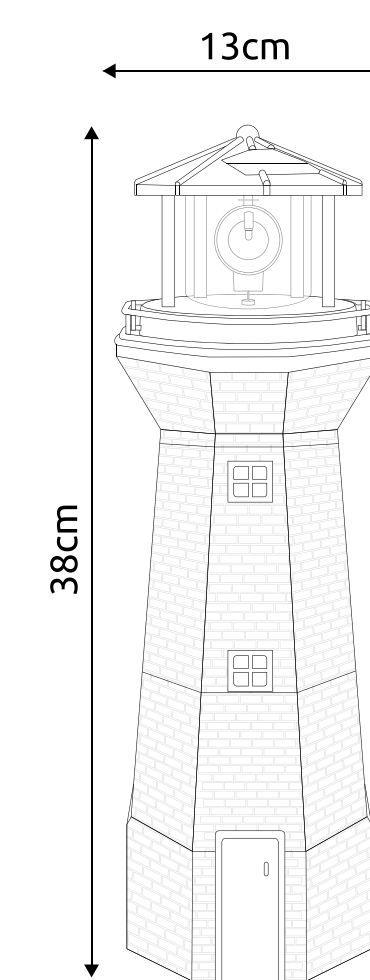

- LED
- AKKU incl.
- IP44
- ~6-8 hours
- SOLAR

SOLAR

- D Solarleuchte für außen mit LED
- GB Outdoor solar lamp with LED
- F Eclairage extérieure solaire avec LED
- I Lampada exterior solar con LED
- E Lampara exterior solar con LED
- HR Solarna svjetiljka -vanjska - sa LED diodama
- BIH Solarna svjetiljka -vanjska - sa LED sijalicama
- SLO Solarna luč -sunanje- z LED diodami
- SRB Spoljna solarna svjetiljka sa LED diodnim sijalicama
- FIN Aurinkokennoon perustuva LED-lamppu ulkokäyttöön
- DK Udendørs solarlampe med LED
- IS Útlislarlampi með LED
- P Lâmpada solar para exterior com LED
- BG Външна слънчева лампа с LED
- SK Vonkajšia solarna lampa s LED
- NL Buitenlamp solar met LED
- TR LED Diş Solaraynlatma
- BY Внешня сонарна асветельна тэле сь светодiodы
- EST Õue solarvalgusti LED-iga
- PL Zewnętrzna lampa słoneczna z diodą LED
- RO Lampă solară exterioară cu LED
- N Utendørs lampe med solcelle og LED
- LV Āra solārā lampa ar LED gaismu
- S Sol driven LED-lamp for utomhusbruk
- CZ Solární venkovní svítilna s LED
- RUS Наружная лампа на солнечных батареях с светодиодами
- H Kültéri szolár lámpa LED-vel
- LT LED lauko šviestuvos su saules elementais