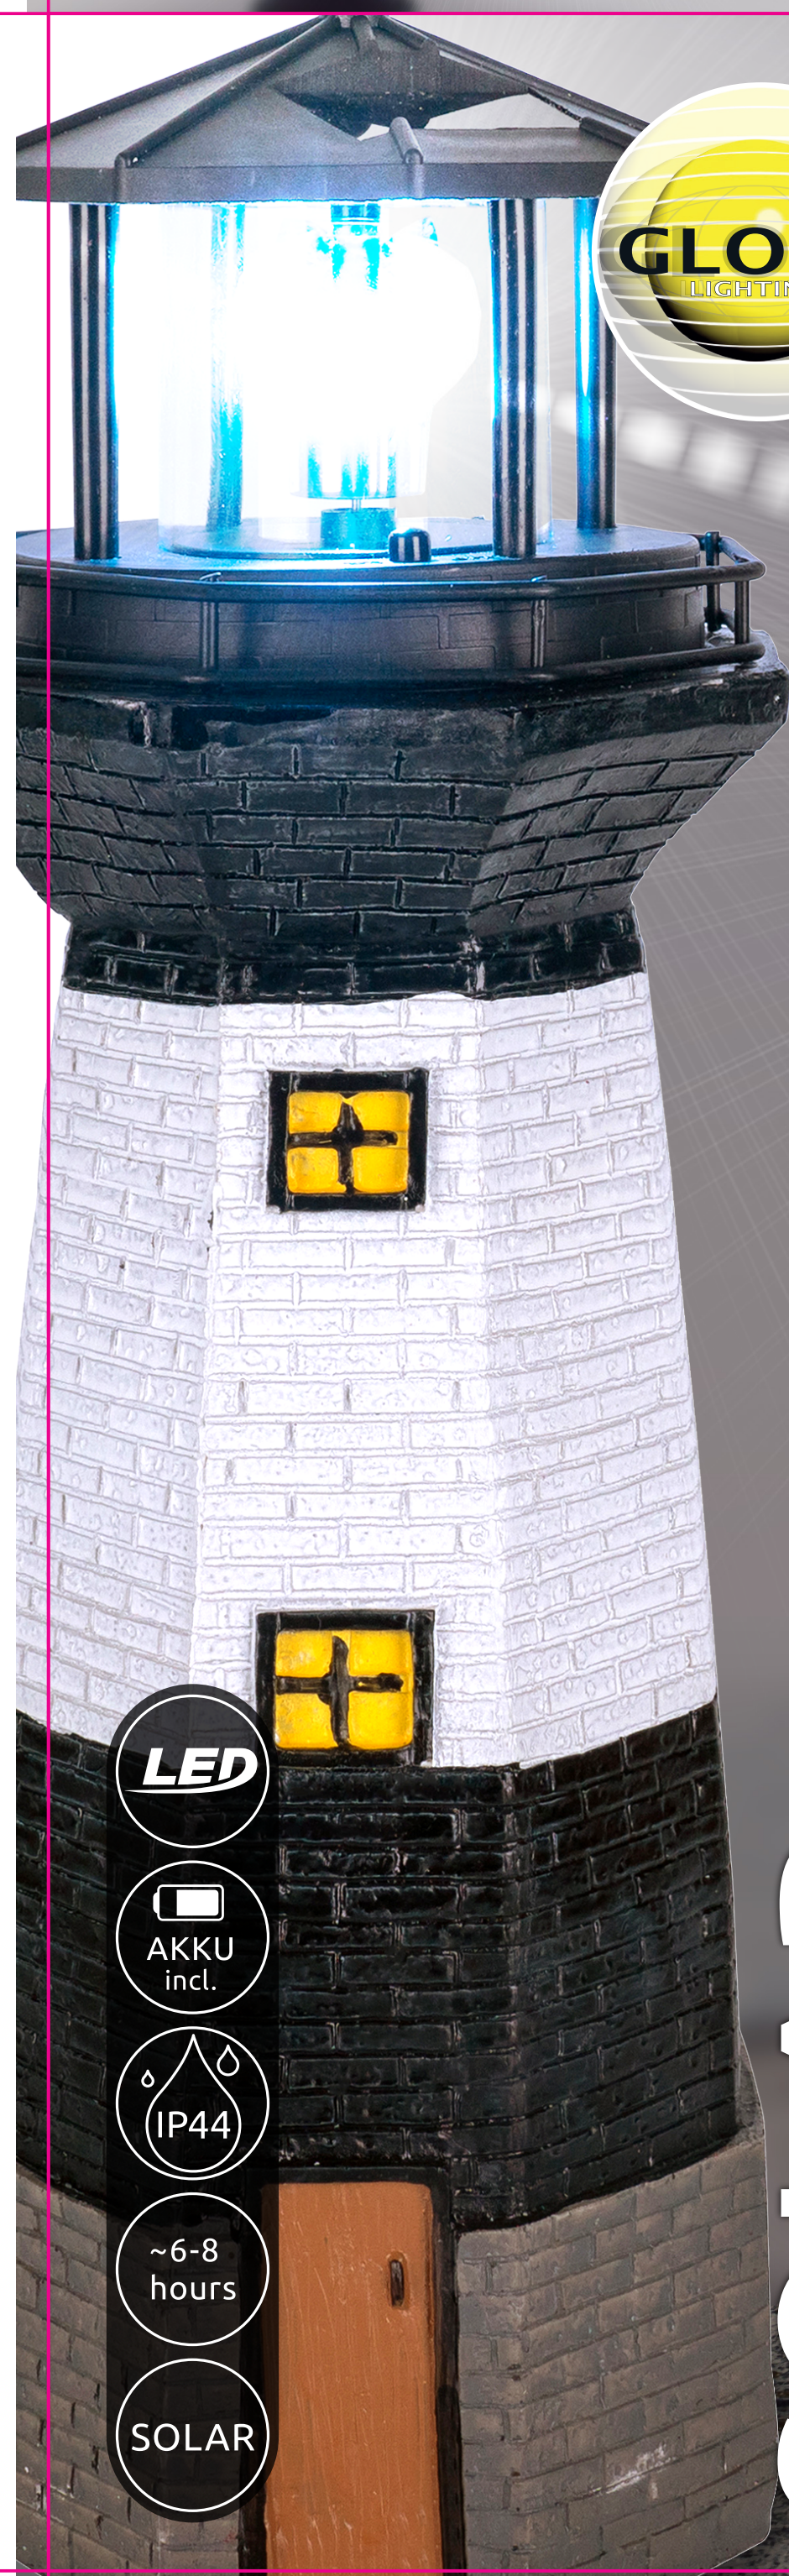

SOLAR

www.globo-lighting.com

- SOLAR
- ~6-8 hours
- IP44
- AKKU incl.
- LED

36300 / 148 x 148 x 403mm

- LED
- AKKU incl.
- IP44
- ~6-8 hours
- SOLAR

SOLAR

- LED
- AKKU incl.
- IP44
- ~6-8 hours
- SOLAR

SOLAR