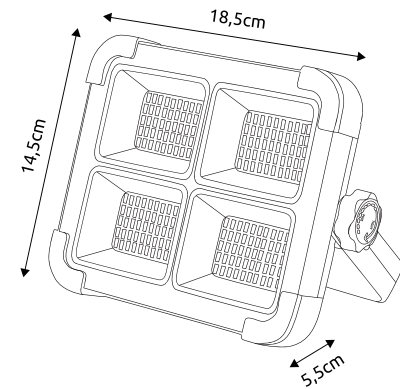

incl. 1 x LED 15W 3,2V, ~4000K

36488-15

Importer: Globo Handels GmbH,
Gewerbestraße 3,9184 St. Peter
AUSTRIA

office@globo-lighting.com
www.globo-lighting.com

Made in P.R.C.