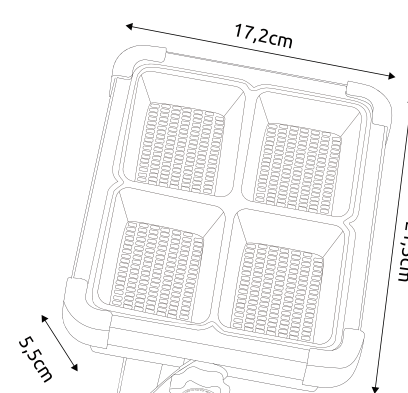

36488-30 / 221x61x180mm

SOLAR

www.globo-lighting.com

2500lm output

SOLAR

2500lm output

36488-30
 incl. 1 x LED 30W 3.2V, ~4000K
 Importer:
 Globo Handels GmbH
 Gewerbestraße 3
 9184 St. Peter
 AUSTRIA
 www.globo-lighting.com
 Made in P.R.C.