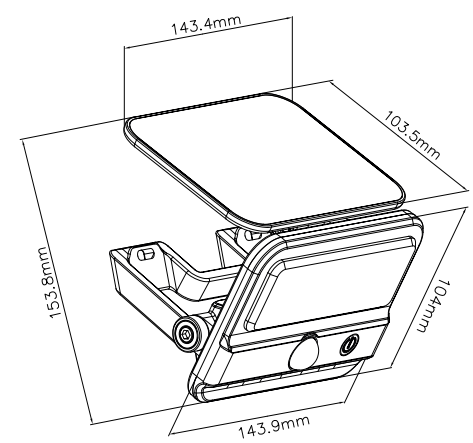

36500_149x61x109mm

61

incl. 1 x LED 4W 3.7V, ~4000K

1. Long press 2sec.: ON
2. Short press: Change sensor mode ① & ②
3. Long press 2sec.: OFF

①	100%	20s	0%
②	100%	20s	15%
			0%