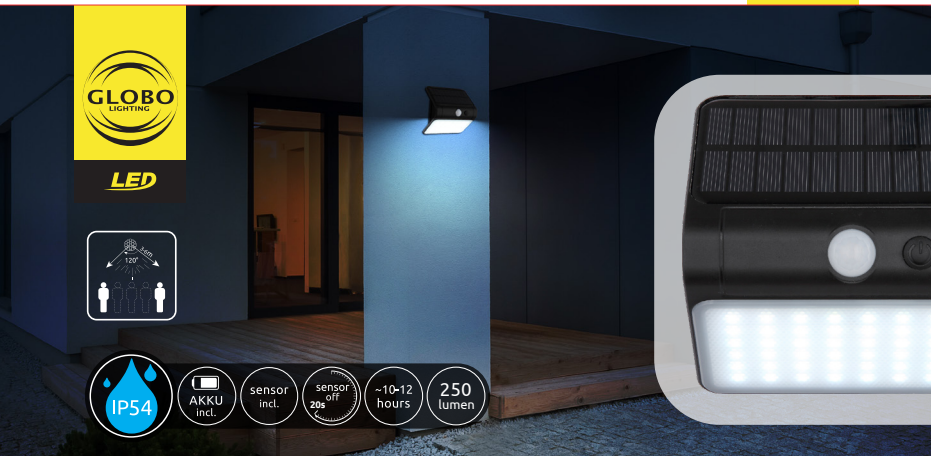

IP54
AKKU incl.
sensor incl.
sensor off 2s
~10x12 hours
250 lumen

SOLAR

36503

Made in P.R.C.

incl. 1 x LED 2,5W 3,7V, ~4000K