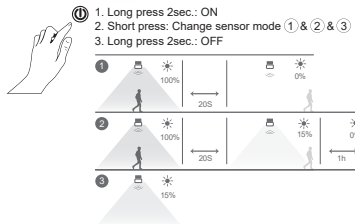

507,5

119,5

124

120

124

20

299,7

75

SOLAR

SOLAR

IP54
AKKU incl.
sensor incl.
sensor off 2s
~10x12 hours
250 lumen

SOLAR

36503

Made in P.R.C.

incl. 1 x LED 2,5W 3,7V, ~4000K

IP54
AKKU incl.
sensor incl.
sensor off 2s
~10x12 hours
250 lumen

SOLAR