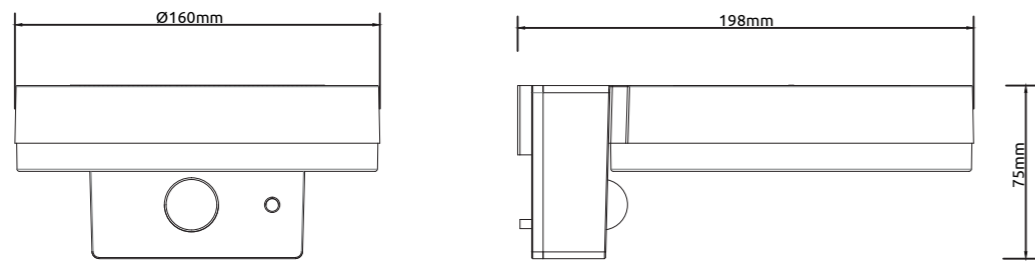

36507K_17x21x8cm

SOLAR

www.globo-lighting.com