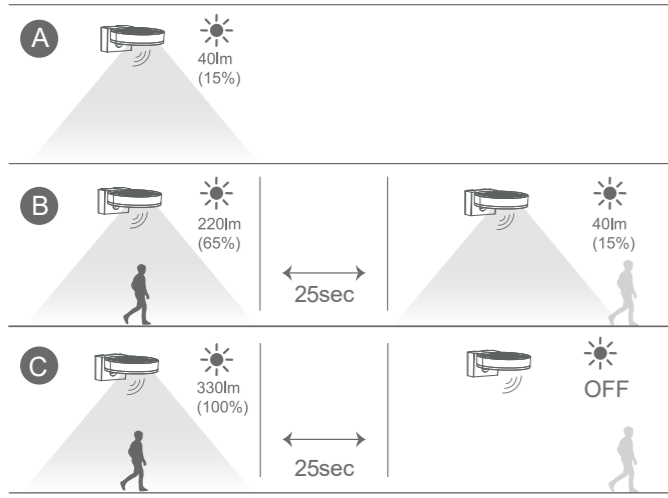

incl. 1 x LED 6W 3.7V, ~4000K

1. Press for 3sec

2. Press for 1sec

(D) LED Solarleuchte; (GB) LED solar lamp; (F) Lampe solaire à LED; (I) Luce solare a LED; (E) Luz solar LED; (HR) LED solarna svjetiljka; (BIH) LED solarna svjetiljka; (SLO) LED sončna luč; (SRB) solarna svjetiljka; (FIN) LED-aurinkovallo; (DK) LED-solcellelampe; (IS) Útisólarlampi með LED; (P) Luz solar LED; (BG) LED слънчева светлина; (N) LED-solcelle lys; (LV) LEDsaules š viessodiody lempu tē; (S) LED-solcellslampa; (CZ) LED solární světlo; (RUS) Светодиодный солнечный светильник; (H) LED napelemes fény; (LT) LED saules gaisma; (SK) LED solárne svetlo; (NL) LED-zonnelicht; (TR) LED güneş ışığı; (BY) Уличный светильник; (EST) LED päikesevalgus; (PL) Światło słoneczne LED; (RO) LED lumina solară; (GR) Ηλιακό φως LED

36507K

Importer: Globo Handels GmbH, Gewerbestraße 3, 9184 St. Peter, AUSTRIA

Made in P.R.C.

LED

LED

LED