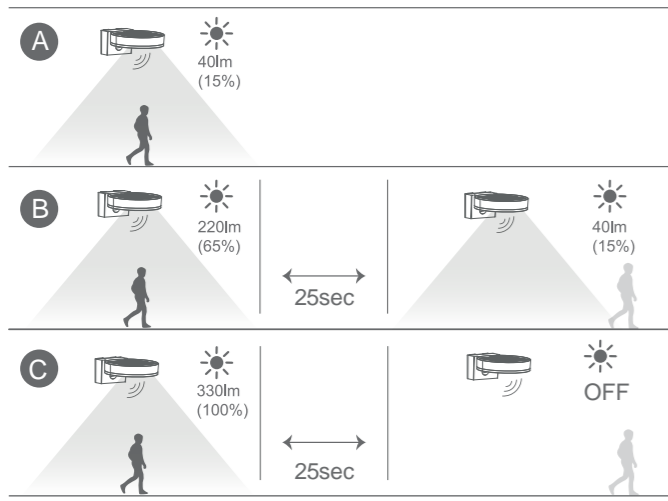

36507_17x21x8cm

SOLAR

www.globo-lighting.com

incl. 1 x LED 6W 3.7V, ~3000K

1. Press for 3sec

2. Press for 1sec

(D) LED Solarleuchte; (GB) LED solar lamp; (F) Lampe solaire à LED; (I) Luce solare a LED; (E) Luz solar LED; (HR) LED solarna svjetiljka; (BIH) LED solarna svjetiljka; (SLO) LED sončna luč; (SRB) solarna svjetiljka; (FIN) LED-aurinkovalo; (DK) LED-solcelllampe; (IS) Útisólarlampi með LED; (P) Luz solar LED; (BG) LED слънчева светлина; (N) LED-solcelllys; (LV) LED saulės šviesos diodų lemputė; (S) LED-solcellslampa; (CZ) LED solární světlo; (RUS) Светодиодный солнечный светильник; (H) LED napelemes fény; (LT) LED saules gaisma; (SK) LED solárne svetlo; (NL) LED-zonnelicht; (TR) LED güneş ışığı; (BY) Уличный светильник; (EST) LED päikesevalgus; (PL) Światło słoneczne LED; (RO) LED lumina solară; (GR) Ηλιακό φως LED

36507

Importer: Globo Handels GmbH, Gewerbestraße 3, 9184 St. Peter, AUSTRIA

office@globo-lighting.com
www.globo-lighting.com

Made in P.R.C.

LED

LED

LED

- 330lm output
- IP44
- AKKU incl.
- ~12 hours
- sensor off 25s
- sensor incl.