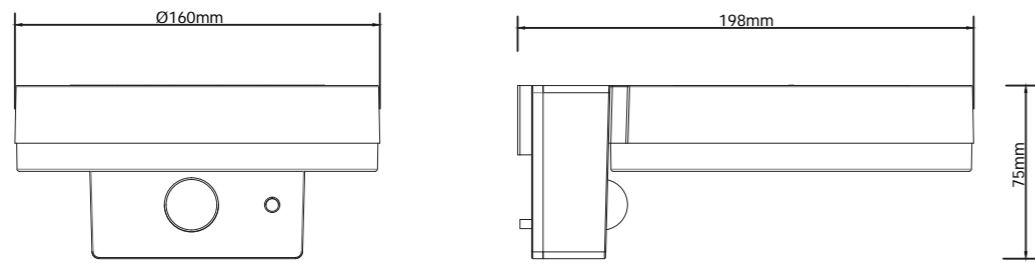

36507_17x21x8cm

SOLAR

www.globo-lighting.com

incl. 1 x LED 6W 3.7V, ~3000K

1. Press for 3sec

2. Press for 1sec

(D) LED Solarleuchte; (GB) LED solar lamp; (F) Lampe solaire à LED; (I) Luce solare a LED; (E) Luz solar LED; (HR) LED solarna svjetiljka; (BIH) LED solarna svjetiljka; (SLO) LED sončna luč; (SRB) solarna svjetiljka; (FIN) LED-aurinkovalo; (DK) LED-solcelllampe; (IS) Útisólarlampi með LED; (P) Luz solar LED; (BG) LED слънчева светлина; (N) LED-solcelllys; (LV) LED saulės šviesos diodų lemputė; (S) LED-solcellslampa; (CZ) LED solární světlo; (RUS) Светодиодный солнечный светильник; (H) LED napelemes fény; (LT) LED saules gaisma; (SK) LED solárne svetlo; (NL) LED-zonnelicht; (TR) LED güneş ışığı; (BY) Уличный светильник; (EST) LED päikesevalgus; (PL) Światło słoneczne LED; (RO) LED lumina solară; (GR) Ηλιακό φως LED

36507

Importer: Globo Handels GmbH, Gewerbestraße 3, 9184 St. Peter, AUSTRIA

office@globo-lighting.com
www.globo-lighting.com

Made in P.R.C.

LED

LED

LED

- 330lm output
- IP44
- AKKU incl.
- ~12 hours
- sensor off 25s
- sensor incl.