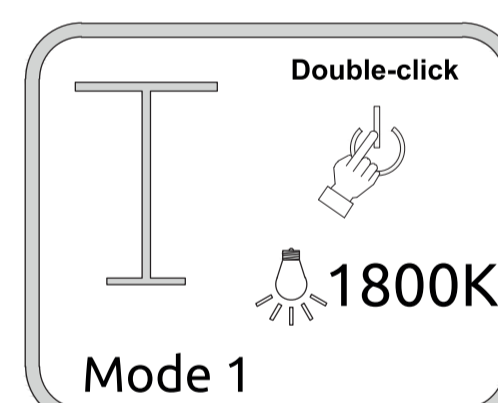

36508_28x55x8cm

www.globo-lighting.com

SOLAR

SOLAR

SOLAR

50-550lm output

IP54

AKKU incl.

~12 hours

touch many steps

continuous touch dimmer

touch on/off

memory function

3 light steps 1800K 2700K 3000K

Solar Charging

or USB Charging

adapter excl. 5V USB-Charger compatible

Option 1 Option 2 Option 3

1 x LED 6W 3,7V, ~1800K/2700K/3000K

(D) LED Solarleuchte; (GB) LED solar lamp; (F) Lampe solaire à LED; (I) Luce solare a LED; (E) Luz solar LED; (HR) LED solarna svjetiljka; (BIH) LED solarna svjetiljka; (SLO) LED sončna luč; (SRB) solarna svjetiljka; (FIN) LED-aurinkovallo; (DK) LED-solcellelampe; (IS) Útisólarlampi með LED; (P) Luz solar LED; (BG) LED слънчева светилна; (N) LED-solcellely; (LV) LED saulės šviesos diodų lempučių; (S) LED-solcellslampa; (CZ) LED solární světlo; (RUS) Светодиодный солнечный светильник; (H) LED napelemes fény; (LT) LED saulės gaisma; (SK) LED solárne svetlo; (NL) LED-zonnelicht; (TR) LED güneş ışığı; (BY) Уличный светильник; (EST) LED päikesevalgus; (PL) Światło słoneczne LED; (RO) LED lumina solară; (GR) Ηλιακό φως LED

36508
Importer: Globo Handels GmbH, Gewerbestraße 3,
9184 St. Peter, AUSTRIA
office@globo-lighting.com
www.globo-lighting.com
Made in P.R.C.