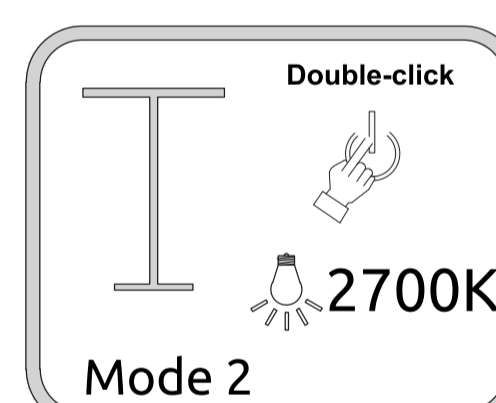

36508_28x55x8cm

www.globo-lighting.com

SOLAR

SOLAR

SOLAR

50-550lm output

IP54

AKKU incl.

~12 hours

touch many steps

continuous touch dimmer

touch on/off

memory function

3 light steps 1800K 2700K 3000K

Solar Charging

or USB Charging

adapter excl. 5V USB-Charger compatible

Option 1 Option 2 Option 3

1 x LED 6W 3,7V, ~1800K/2700K/3000K

(D) LED Solarleuchte; (GB) LED solar lamp; (F) Lampe solaire à LED; (I) Luce solare a LED; (E) Luz solar LED; (HR) LED solarna svjetiljka; (BIH) LED solarna svjetiljka; (SLO) LED sončna luč; (SRB) solarna svjetiljka; (FIN) LED-aurinkovallo; (DK) LED-solcellelampe; (IS) Útisólarlampi með LED; (P) Luz solar LED; (BG) LED слънчева светилна; (N) LED-solcellely; (LV) LED saulės šviesos diodų lempučių; (S) LED-solcellslampa; (CZ) LED solární světlo; (RUS) Светодиодный солнечный светильник; (H) LED napelemes fény; (LT) LED saulės gaisma; (SK) LED solárne svetlo; (NL) LED-zonnelicht; (TR) LED güneş ışığı; (BY) Уличный светильник; (EST) LED päikesevalgus; (PL) Światło słoneczne LED; (RO) LED lumina solară; (GR) Ηλιακό φως LED

36508
Importer: Globo Handels GmbH, Gewerbestraße 3,
9184 St. Peter, AUSTRIA
office@globo-lighting.com
www.globo-lighting.com
Made in P.R.C.