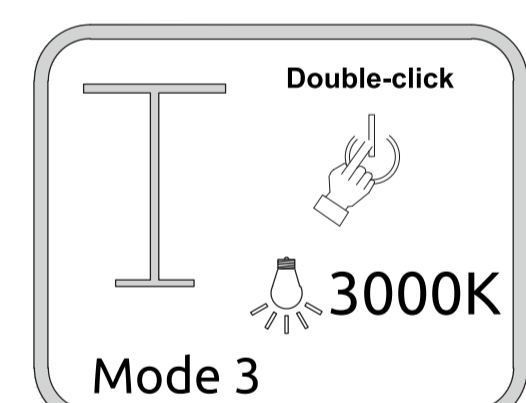

36508_28x55x8cm

www.globo-lighting.com

SOLAR

SOLAR

SOLAR

50-550lm output

IP54

AKKU incl.

~12 hours

touch many steps

continuous touch dimmer

touch on/off

memory function

3 light steps 1800K 2700K 3000K

Solar Charging

or USB Charging

adapter excl. 5V USB-Charger compatible

Option 1 Option 2 Option 3

1 x LED 6W 3,7V, ~1800K/2700K/3000K

(D) LED Solarleuchte; (GB) LED solar lamp; (F) Lampe solaire à LED; (I) Luce solare a LED; (E) Luz solar LED; (HR) LED solarna svjetiljka; (BIH) LED solarna svjetiljka; (SLO) LED sončna luč; (SRB) solarna svjetiljka; (FIN) LED-aurinkovallo; (DK) LED-solcellelampe; (IS) Útisólarlampi með LED; (P) Luz solar LED; (BG) LED слънчева светилна; (N) LED-solcellely; (LV) LED saulės šviesos diodų lempučių; (S) LED-solcellslampa; (CZ) LED solární světlo; (RUS) Светодиодный солнечный светильник; (H) LED napelemes fény; (LT) LED saulės gaisma; (SK) LED solárne svetlo; (NL) LED-zonnelicht; (TR) LED güneş ışığı; (BY) Уличный светильник; (EST) LED päikesevalgus; (PL) Światło słoneczne LED; (RO) LED lumina solară; (GR) Ηλιακό φως LED

36508
Importer: Globo Handels GmbH, Gewerbestraße 3,
9184 St. Peter, AUSTRIA
office@globo-lighting.com
www.globo-lighting.com
Made in P.R.C.