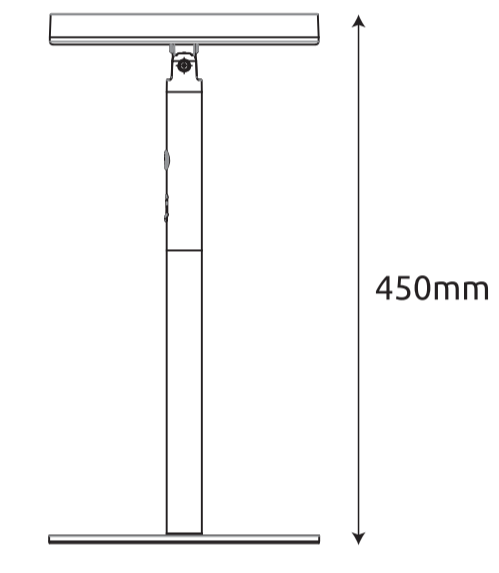

SOLAR

SOLAR

50-550lm output

IP54

AKKU incl.

~12 hours

touch many steps

continuous touch dimmer

touch on/off

memory function

3 light steps 1800K 2700K 3000K

Solar Charging

or USB Charging

adapter excl. 5V USB-Charger compatible

Option 1 Option 2 Option 3

1 x LED 6W 3,7V, ~1800K/2700K/3000K