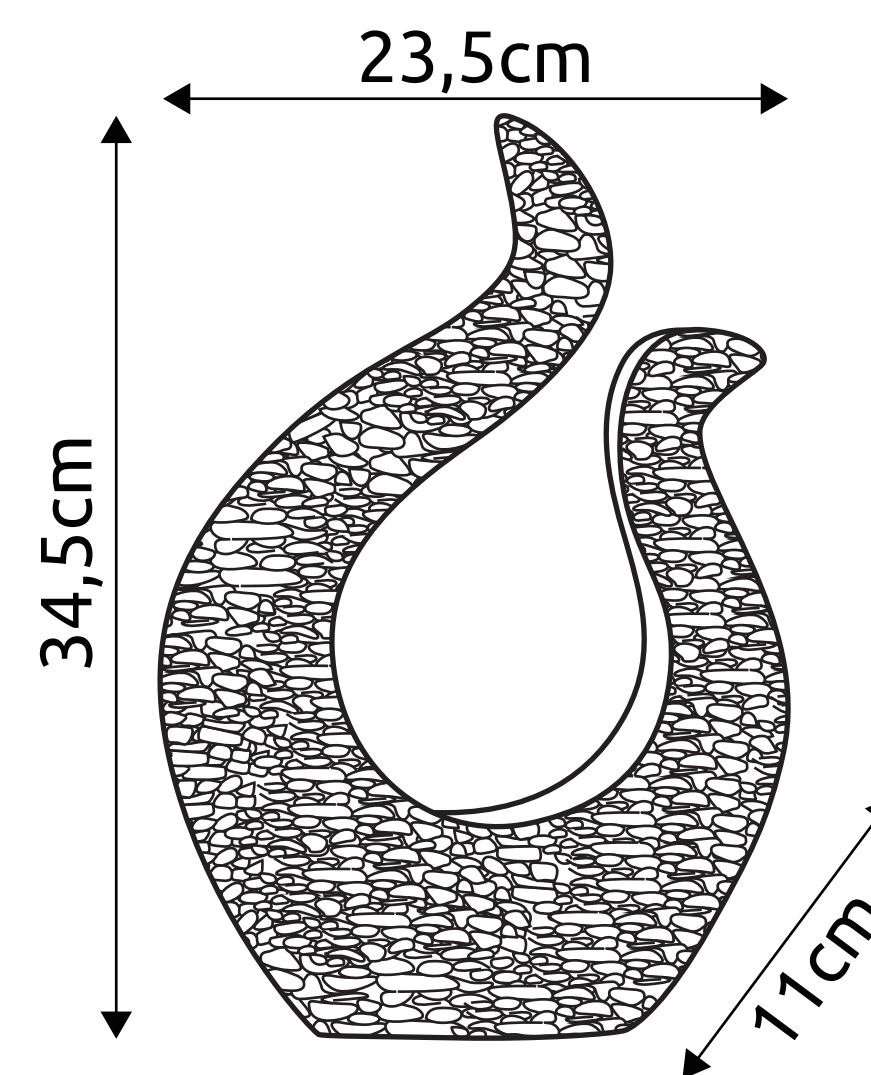

SOLAR

36525 26X14.5X37.5CM

- LED 28x
- AKKU incl.
- IP44
- ~6-8 hours
- SOLAR

- LED 28x
- AKKU incl.
- IP44
- ~6-8 hours
- SOLAR

- LED 28x
- AKKU incl.
- IP44
- ~6-8 hours
- SOLAR

- LED 28x
- AKKU incl.
- IP44
- ~6-8 hours
- SOLAR

SOLAR

SOLAR

SOLAR

36525

incl. 28 x LED 0,06W 3V, ~3000K

9 007371 427000

Importer:
Globo Handels GmbH
Gewerbestraße 3
9184 St. Peter
AUSTRIA
www.globo-lighting.com
Made in P.R.C.

8 1458