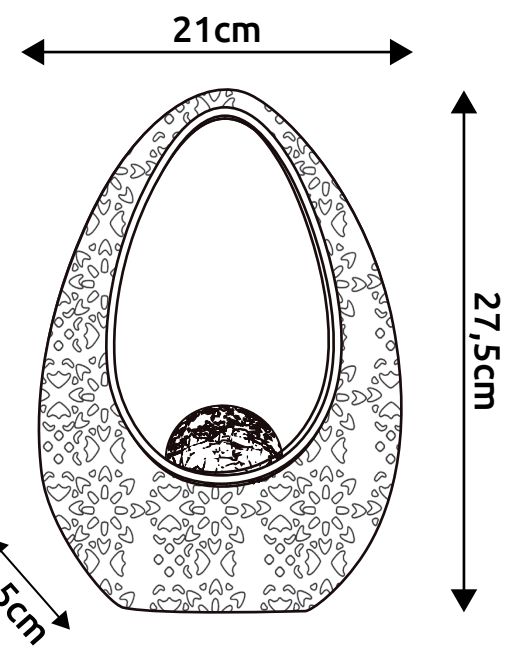

incl. 1 x LED 0,06W 3V, ~3000K

~6-8 hours

AKKU incl.

IP44

~6-8 hours

AKKU incl.

IP44

36528

9 007371 420988

SOLAR

SOLAR

SOLAR