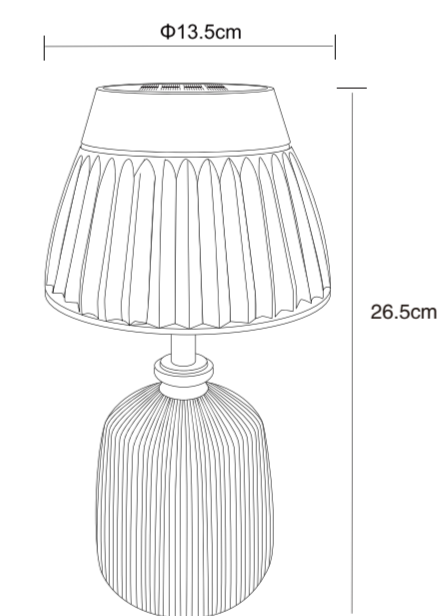

(D) LED Solarleuchte; (GB) LED solar lamp; (F) Lampe solaire à LED;
(I) Luce solare a LED; (E) Luz solar LED; (HR) LED solarna svjetiljka;
(BIH) LED solarna svjetiljka; (SLO) LED sončna luč;
(SRB) LED solarna svjetiljka; (FIN) LED-aurinkovallo;
(DK) LED-solcellelampe; (IS) Útisólarlampi með LED; (P) Luz solar LED;
(BG) LED слънчева светлина; (N) LED-solcellely;
(LV) LED saulės šviesos diodų lemputė; (S) LED-solcellslampa;
(CZ) LED solární světlo; (RUS) Светодиодный солнечный светильник;
(H) LED napelemes fény; (LT) LED saules gaishma;
(SK) LED solárne svetlo; (NL) LED-zonnelicht; (TR) LED güneş ışığı;
(BY) Уличный светильник; (EST) LED päikesevalgus;
(PL) Światło słoneczne LED; (RO) LED lumina solară;
(GR) Ηλιακό φως LED

incl.10 x LED 0,06W 3V, ~3000K