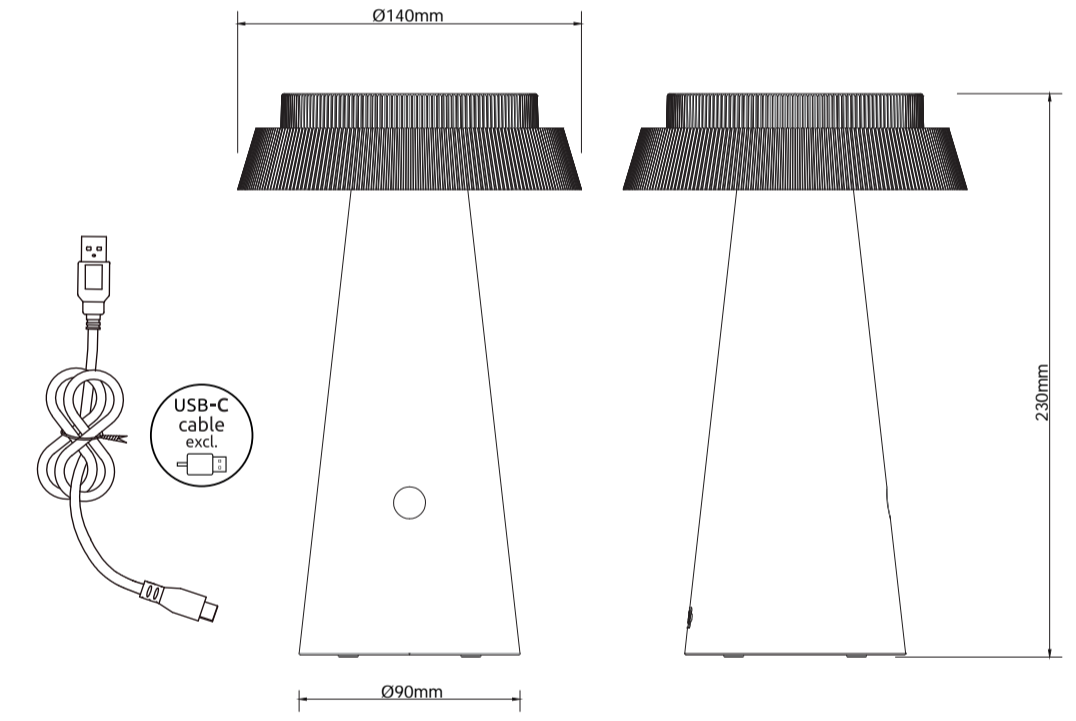

36624P_14,5x24x14,5cm

SOLAR

www.globo-lighting.com

- 50-200lm output
- IP54
- AKKU incl.
- ~12 hours
- touch many steps
- continuous touch dimmer
- touch on/off
- memory function
- 3 light steps 3000 K

SOLAR

SOLAR

- 50-200lm output
- IP54
- AKKU incl.
- ~12 hours
- touch many steps
- continuous touch dimmer
- touch on/off
- memory function
- 3 light steps 3000 K

SOLAR

1 x LED 4W 3.7V, ~1800K/2700K/3000K

(D) LED Solarleuchte; (GB) LED solar lamp; (F) Lampe solaire à LED; (I) Luce solare a LED;
 (E) Luz solar LED; (HR) LED solarna svjetiljka; (BIH) LED solarna svjetiljka; (SLO) LED sončna luč;
 (SRB) solarna svjetiljka; (FIN) LED-aurinkovalo; (DK) LED-solcellelampe;
 (IS) Útisolarlampi með LED; (P) Luz solar LED; (BG) LED слънчева светилка; (N) LED-solcellelyes;
 (LV) LED saulės šviesos diodų lemputė; (S) LED-solcellslampa; (CZ) LED solární světlo;
 (RUS) Светодиодный солнечный светильник; (H) LED napelemes fény;
 (LT) LED saules gaisma; (SK) LED solárne svetlo; (NL) LED-zonnelicht; (TR) LED güneş ışığı;
 (BY) Уличный светильник; (EST) LED päikesevalgus; (PL) Światło słoneczne LED;
 (RO) LED lumina solară; (GR) Ηλεκτρόφως LED