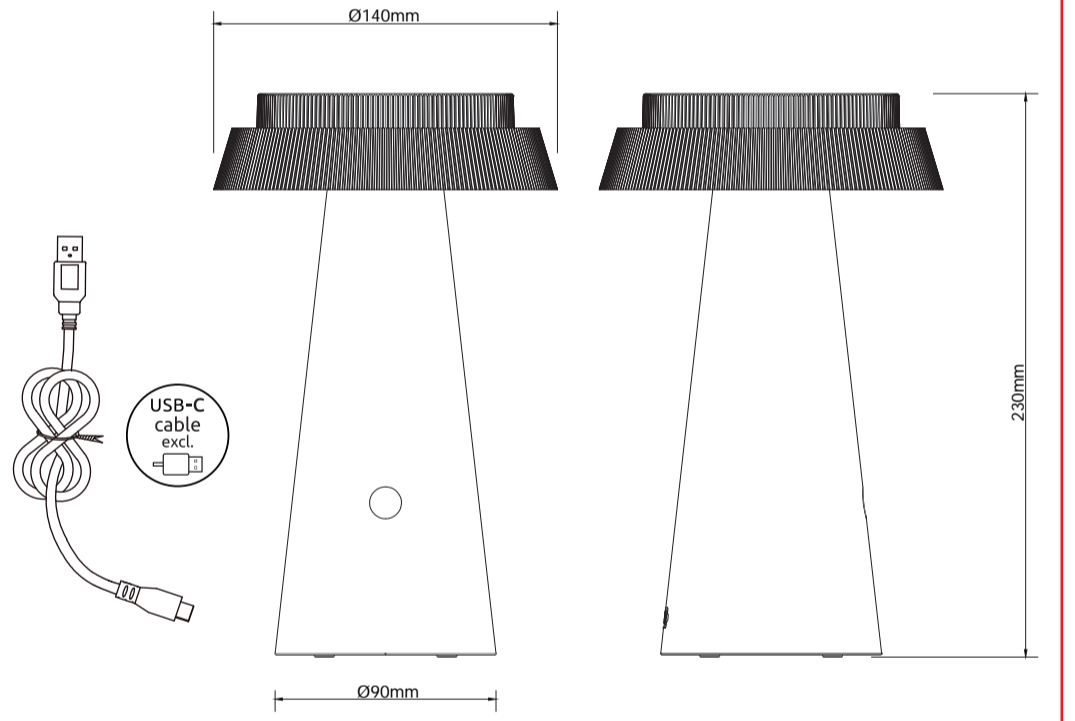

1 x LED 4W 3.7V, ~1800K/2700K/3000K

(D) LED Solarleuchte; (GB) LED solar lamp; (F) Lampe solaire à LED; (I) Luce solare a LED;
(E) Luz solar LED; (HR) LED solarna svjetiljka; (BIH) LED solarna svjetiljka; (SLO) LED sončna luč;
(SRB) solarna svjetiljka; (FIN) LED-aurinkovalo; (DK) LED-solcellelampe;
(IS) Útisolarlampi með LED; (P) Luz solar LED; (BG) LED слънчева светилна; (N) LED-solcellelyes;
(LV) LED saulės šviesos diodų lemputė; (S) LED-solcellslampa; (CZ) LED solární světlo;
(RUS) Светодиодный солнечный светильник; (H) LED napelemes fény;
(LT) LED saules gaisma; (SK) LED solárne svetlo; (NL) LED-zonnelicht; (TR) LED güneş ışığı;
(BY) Уличный светильник; (EST) LED päikesevalgus; (PL) Światło słoneczne LED;
(RO) LED lumina solară; (GR) Ηλεκτρό φως LED

36624W
Importer: Globo Handels GmbH, Gewerbestraße 3,
9184 St. Peter, AUSTRIA
office@globo-lighting.com
www.globo-lighting.com
Made in P.R.C.