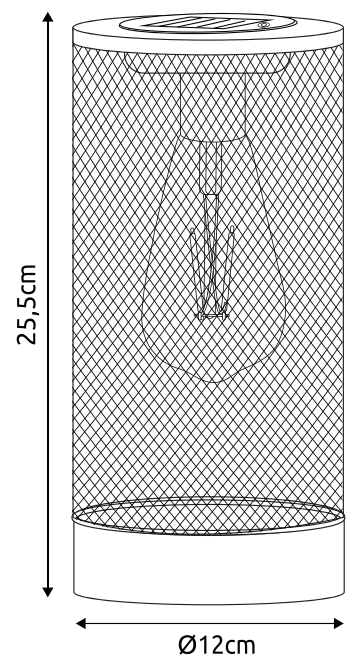

SOLAR

36628 / 12.5 x 26 x 12.5cm

incl. 1 x LED 0,06W 3V, ~3000K

( D ) LED Solarleuchte; ( GB ) LED solar lamp; ( F ) Lampe solaire à LED;  
 ( I ) Luce solare a LED; ( E ) Luz solar LED; ( HR ) LED solarna svjetiljka;  
 ( BIH ) LED solarna svjetiljka; ( SLO ) LED sončna luč; ( SRB ) LED solarna svjetiljka;  
 ( FIN ) LED-aurinkovalu; ( DK ) LED-solcellelampe; ( IS ) Útisólartampi með LED;  
 ( P ) Luz solar LED; ( BG ) LED слънчева светлина; ( N ) LED-solcellelys;  
 ( LV ) LED saulės šviesos diodų lemputė; ( S ) LED-solcellslampa;  
 ( CZ ) LED solární světlo; ( RUS ) Светодиодный солнечный светильник;  
 ( H ) LED napelemes fény; ( LT ) LED saules gaisma; ( SK ) LED solárne svetlo;  
 ( NL ) LED-zonnelicht; ( TR ) LED güneş ışığı; ( BY ) Уличный светильник;  
 ( EST ) LED päikesevalgus; ( PL ) Światło słoneczne LED; ( RO ) LED lumina solară;  
 ( GR ) Ηλιακό φως LED