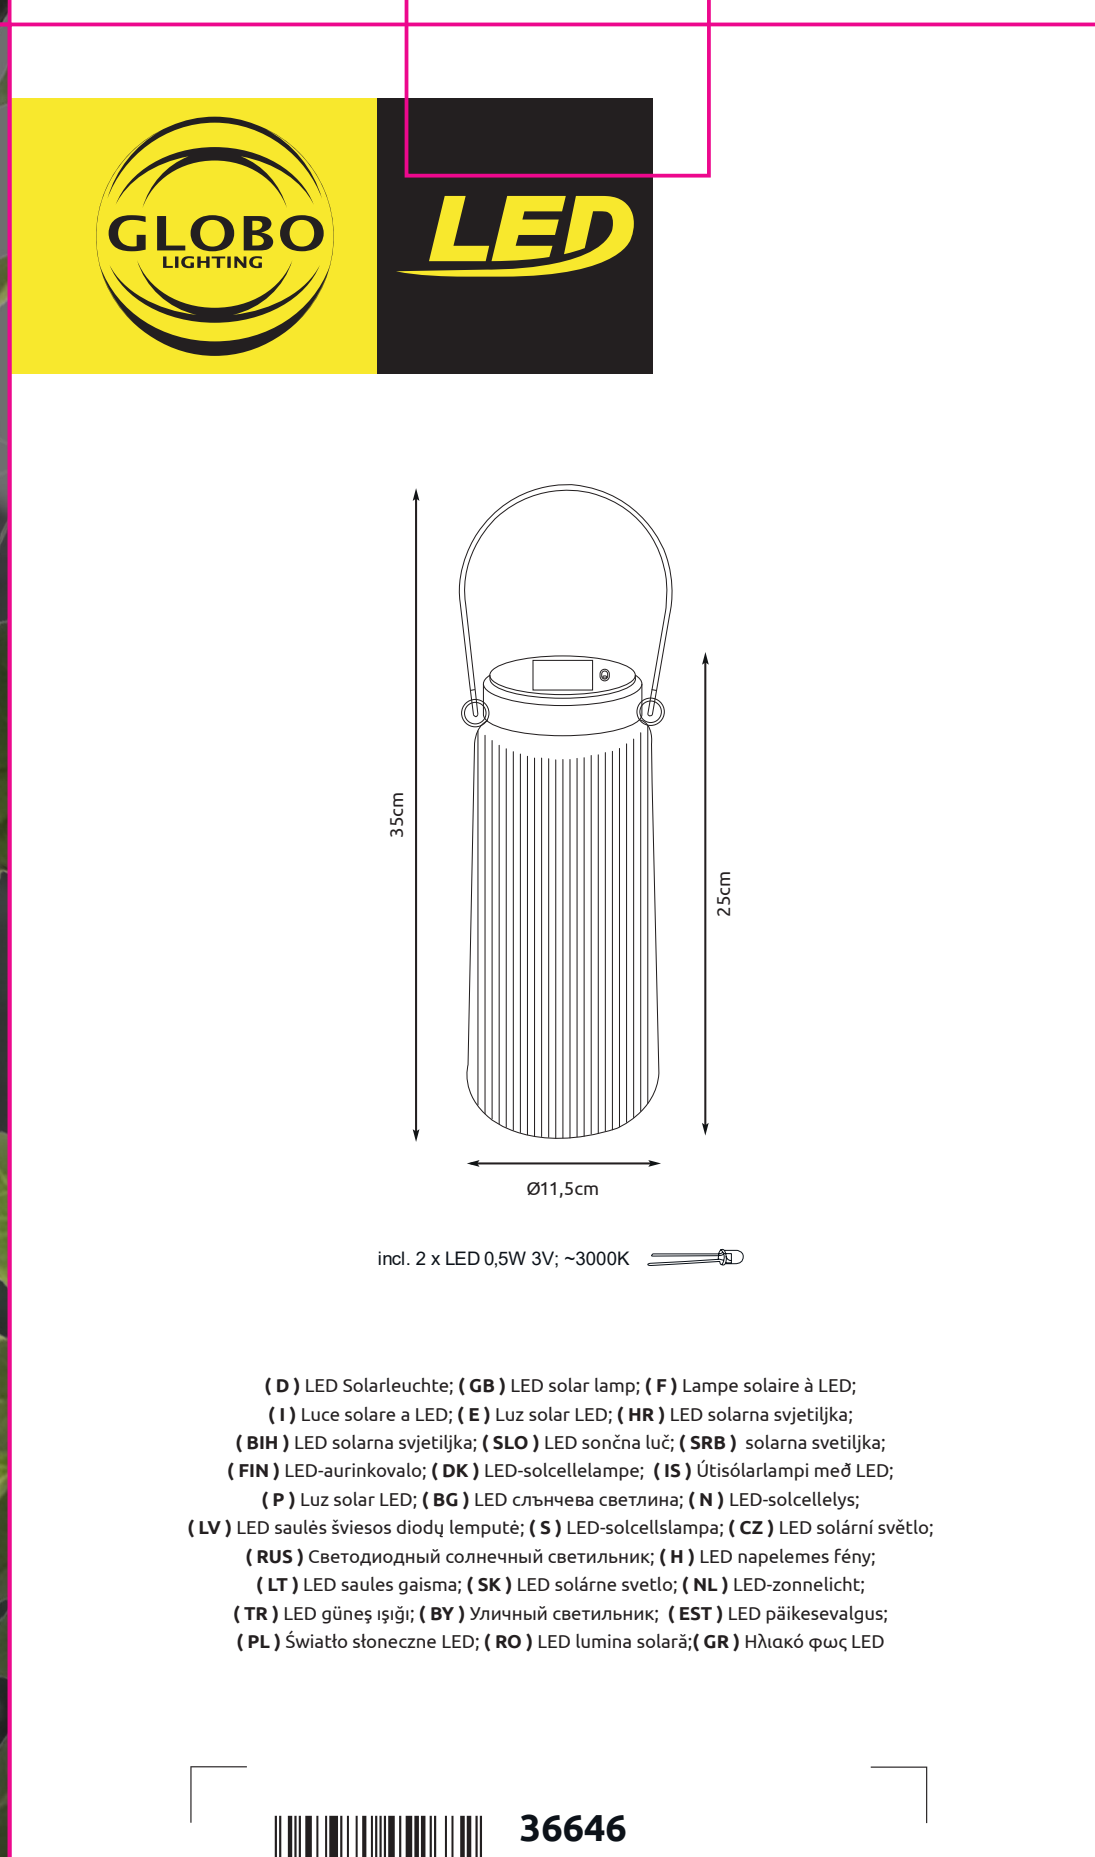

Incl. 2 x LED 0,5W 3V; ~3000K

36646

Importer: Globo Handels GmbH, Gewerbestraße 3, 9184 St. Peter, AUSTRIA
office@globo-lighting.com
www.globo-lighting.com
Made in P.R.C.