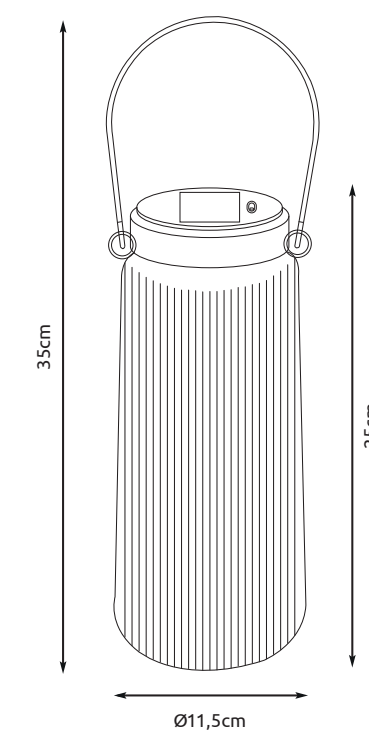

Incl. 2 x LED 0,5W 3V; ~3000K

36646

Importer: Globo Handels GmbH, Gewerbestraße 3, 9184 St. Peter, AUSTRIA
office@globo-lighting.com
www.globo-lighting.com
Made in P.R.C.