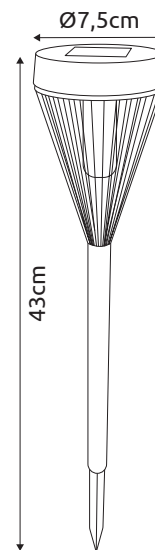

www.globo-lighting.com

SOLAR

36705-2 | BxHxT - 90 x 220 x 85mm

LED

LED

LED

LED

2 set

AKKU incl.

~6-8 hours

2 set

2 set

AKKU incl.

~6-8 hours

incl. each 1x LED 0,01W 1,2V, ~1600K

(D) LED Solarleuchte; (GB) LED solar lamp; (F) Lampe solaire à LED;
 (I) Luce solare a LED; (E) Luz solar LED; (HR) LED solarna svjetiljka;
 (BIH) LED solarna svjetiljka; (SLO) LED sončna luč; (SRB) LED solarna svjetiljka;
 (FIN) LED aurinkovalo; (DK) LED-solcellelampe; (IS) Útisólarlampi með LED;
 (P) Luz solar LED; (BG) LED слънчева светилна; (N) LED-solcellelys;
 (LV) LED saules šviesos diodų lempuītē; (S) LED-solcellslampa;
 (CZ) LED solární světlo; (RUS) Светодиодный солнечный светильник;
 (H) LED napelamés fény; (LT) LED saules gaismas; (SK) LED solárne svetlo;
 (NL) LED-zonnelicht; (TR) LED güneş ışığı; (BY) Уличный светильник;
 (EST) LED päikesevalgus; (PL) Światło słoneczne LED;
 (RO) LED lumina solară; (GR) Ηλιακό φως LED