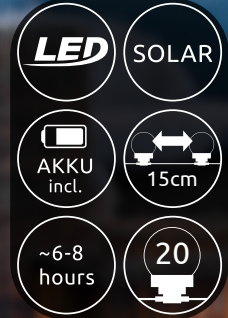

36802-20 / 140 x 90 x 70mm

20

140

70

140

68,5

438,5

90

234,8

**SOLAR**

SK: Solar panel for outdoor use.  
 GB: Outdoor solar lamp with LED.  
 PL: 100% recycled plastic.  
 CZ: Solar panel for outdoor use.  
 RU: 100% recycled plastic.  
 HR: Solar panel for outdoor use.  
 LT: Solar panel for outdoor use.  
 SK: Solar panel for outdoor use.  
 NL: Solar panel for outdoor use.  
 TR: Solar panel for outdoor use.  
 BY: Solar panel for outdoor use.  
 ES: Solar panel for outdoor use.  
 PL: Solar panel for outdoor use.  
 BG: Solar panel for outdoor use.