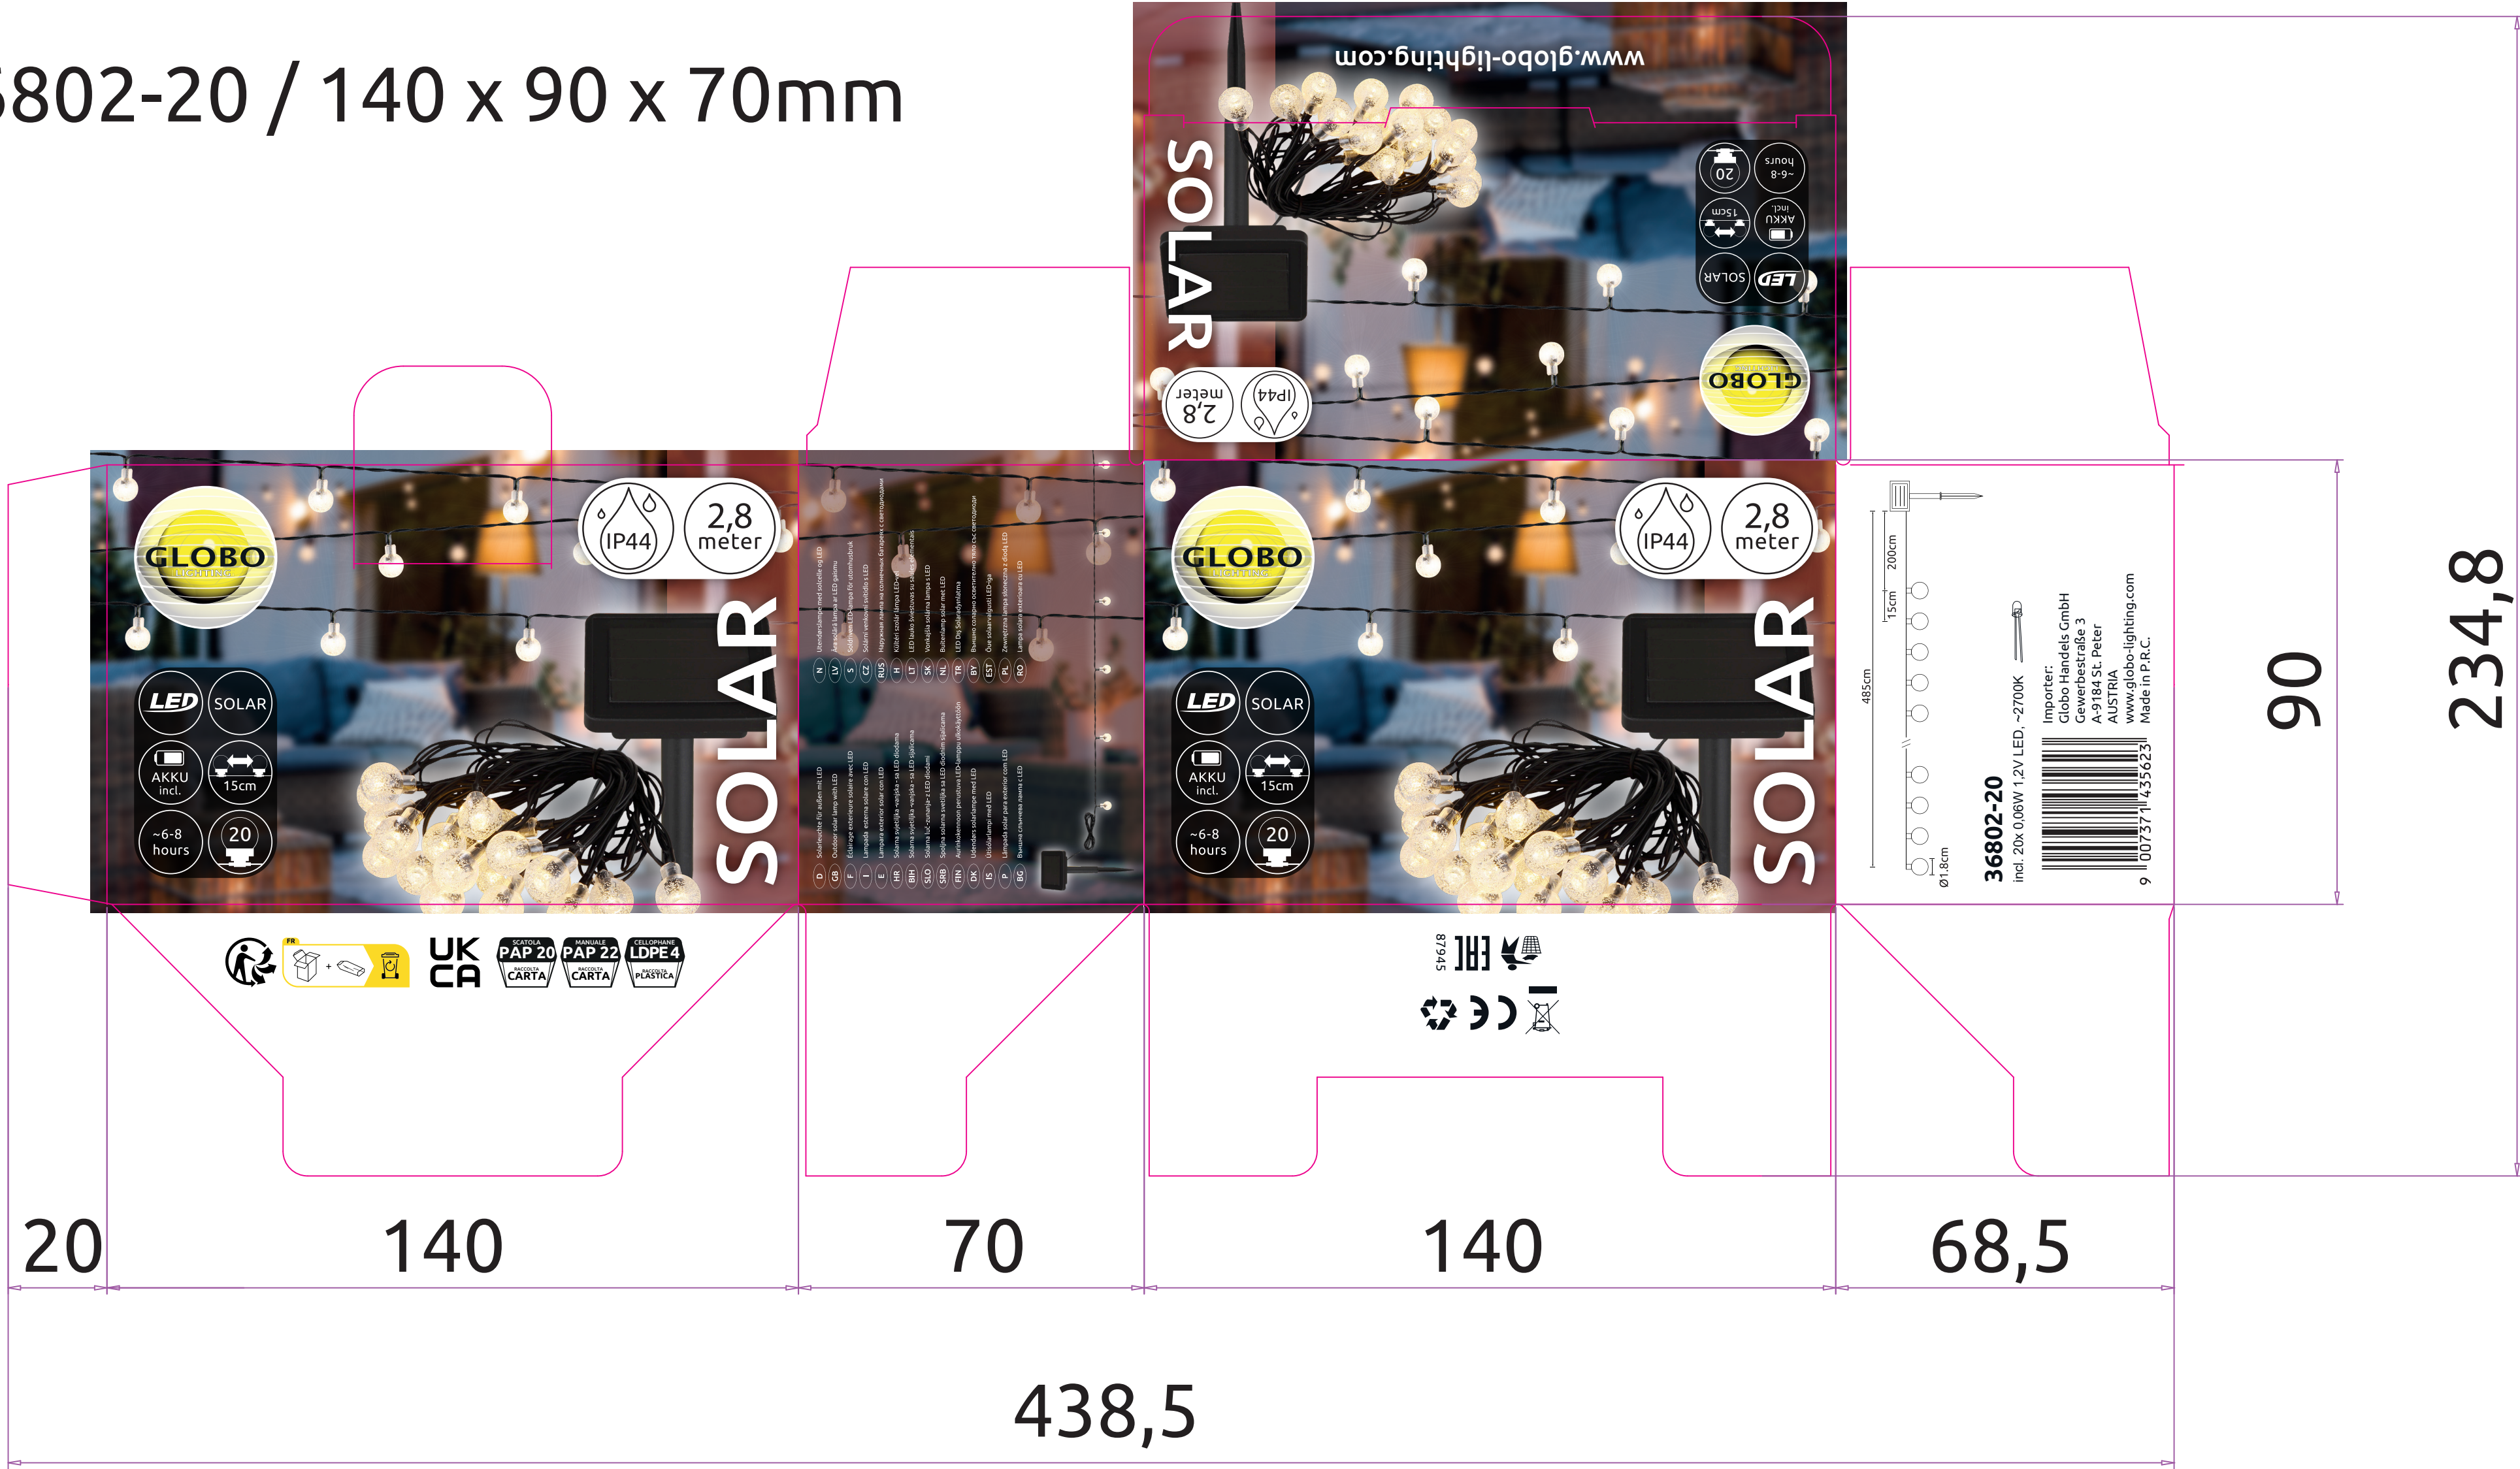

36802-20 / 140 x 90 x 70mm

20

140

70

140

68,5

438,5

90

234,8

**SOLAR**

SK: Solar panel for outdoor use.  
 GB: Outdoor solar lamp with LED.  
 PL: 100% recycled plastic.  
 CZ: Solar panel for outdoor use.  
 RU: 100% recycled plastic.  
 HR: Solar panel for outdoor use.  
 LT: Solar panel for outdoor use.  
 SK: Solar panel for outdoor use.  
 NL: Solar panel for outdoor use.  
 TR: Solar panel for outdoor use.  
 BY: Solar panel for outdoor use.  
 ES: Solar panel for outdoor use.  
 PL: Solar panel for outdoor use.  
 BG: Solar panel for outdoor use.

**SOLAR**

**36802-20**

incl. 20x 0.06W 1.2V LED, ~2700K

Importer:  
 Globo Handels GmbH  
 Gewerbestraße 3  
 A-9184 St. Peter  
 AUSTRIA  
 www.globo-lighting.com  
 Made in P.R.C.

www.globo-lighting.com