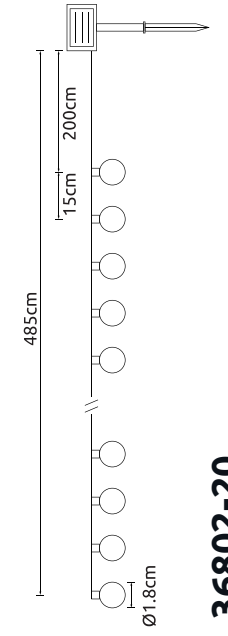

36802-20 / 140 x 90 x 70mm

20

140

70

140

68,5

438,5

90

234,8

**SOLAR**

SK: Solar panel for outdoor use.  
 GB: Outdoor solar lamp with LED.  
 PL: 100% recycled plastic.  
 CZ: Solar panel for outdoor use.  
 RU: 100% recycled plastic.  
 HR: Solar panel for outdoor use.  
 LT: Solar panel for outdoor use.  
 SK: Solar panel for outdoor use.  
 NL: Solar panel for outdoor use.  
 TR: Solar panel for outdoor use.  
 BY: Solar panel for outdoor use.  
 ES: Solar panel for outdoor use.  
 PL: Solar panel for outdoor use.  
 BG: Solar panel for outdoor use.

**SOLAR**

**36802-20**

incl. 20x 0.06W 1.2V LED, ~2700K

Importer:  
 Globo Handels GmbH  
 Gewerbestraße 3  
 A-9184 St. Peter  
 AUSTRIA  
 www.globo-lighting.com  
 Made in P.R.C.

www.globo-lighting.com