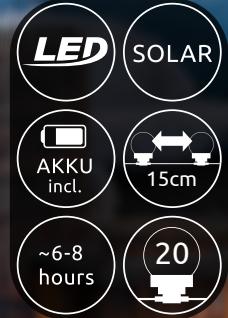

36802-20 / 140 x 90 x 70mm

20

140

70

140

68,5

438,5

90

234,8

**SOLAR**

SK: Solar panel for outdoor use.  
 GB: Outdoor solar lamp with LED.  
 PL: 100% recycled plastic.  
 CZ: Solar panel for outdoor use.  
 RU: 100% recycled plastic.  
 HR: Solar panel for outdoor use.  
 LT: Solar panel for outdoor use.  
 SK: Solar panel for outdoor use.  
 NL: Solar panel for outdoor use.  
 TR: Solar panel for outdoor use.  
 BY: Solar panel for outdoor use.  
 ES: Solar panel for outdoor use.  
 PL: Solar panel for outdoor use.  
 BG: Solar panel for outdoor use.