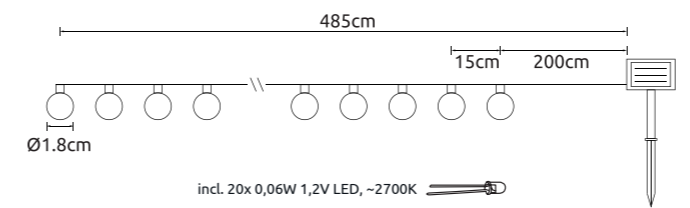

FR SCATOLA PAP 20 MANUALE PAP 22 CELLOPHANE LDPE 4
UK CA PAPER CARTA PAPER CARTA PAPER PLASTIC

81456
[RECYCLING SYMBOLS]