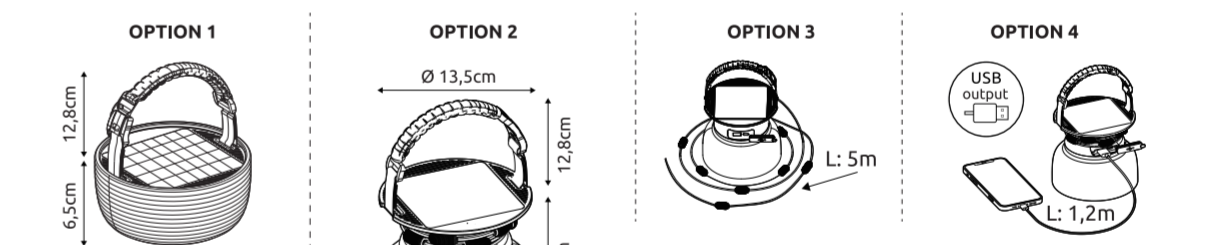

Incl. 1 x LED 1W 5V: ~4300K
Incl. 10x RGB LED 0,24W 5V; multicolour