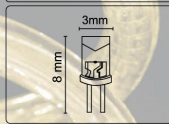

200x50x200mm

IP44
6
METER
LED

LED

LED
IP44
6
METER
LED
GLOBO

LED

LED
6
METER
IP44

38962

9 007371 200412
144x0,064W 230V LED
warmweiß, warm white,
blanc-chaud
incl.

288 lm
Source

- 144*MAX0.064W LED incl.
- 2600 Kelvin
- 80% Energy
- 6.8W=35W
- 20.000h = 20 x 1.000h
- 20.000h Lifetime
- 20.000 x ON/OFF
- 100% light = 0.05 sec.
- 20°C -- +40°C
- not dimmable
- sensor + timer compatible
- Hg < 2mg
- Light angle 28.5°
- CRI≥83
- LED are not exchangeable