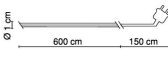

200x50x200mm

IP44
6
METER
LED

LED

LED
IP44
6
METER
LED
GLOBO

LED

LED
6
METER
IP44

38962

9 007371 200412
144x0,064W 230V LED
warmweiß, warm white,
blanc-chaud
incl.

288 lm
Source

- 144*MAX0.064W LED incl.
- 2600 Kelvin
- 80% Energy
- 6.8W=35W
- 20.000h = 20 x 1.000h
- 20.000h Lifetime
- 20.000 x ON/OFF
- 100% light = 0.05 sec.
- 20°C -- +40°C
- not dimmable
- sensor + timer compatible
- Hg < 2mg
- Light angle 28.5°
- CRI≥83
- LED are not exchangeable