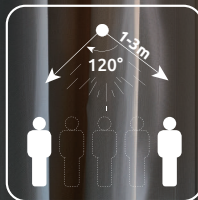

38968_105x157x30mm

www.globo-lighting.com

LED BAND

LED

- on | off
- sensor incl.
- Battery excl.
- 60lm output

LED BAND

LED BAND

LED