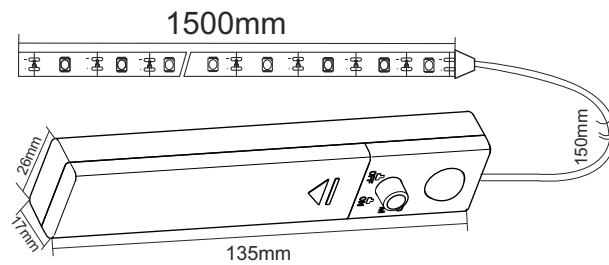

LED BAND

LED BAND

LED

- (D) Lichterkette; (GB) Light chain;
- (F) Guirlande lumineuse; (I) catena luci;
- (E) Guirnalda de luces; (HR) Svjetleći lanac;
- (BIH) Svjetleći lanac; (SLO) Svetlobna veriga;
- (SRB) Svetlosni lanac; (FIN) Valoketju; (DK) Lyskæde;
- (IS) Ljóskeðja; (P) Luzes de fadas;
- (BG) Гирлянд с лампички; (N) Lyskjede;
- (LV) Gaismas virtene; (S) Ljusslinga;
- (CZ) Světelný řetěz; (RUS) Гирлянда; (H) Fényfüzér;
- (LT) Girlianda; (SK) Svetelná reťaz; (NL) Lichtsling;
- (TR) Lşik zinciri; (BY) LED настольна лампа;
- (EST) Dekoratiivvalgusti; (PL) Girlanda;
- (RO) Ghirlanda luminoasa; (GR) Γιράντα φωτισμού