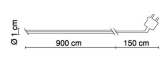

230x50x230mm

IP44
6
METER
LED

LED

LED

LED
IP44
6
METER
GLOBO

LED

www.globo-lighting.com

LED
9
METER
IP44