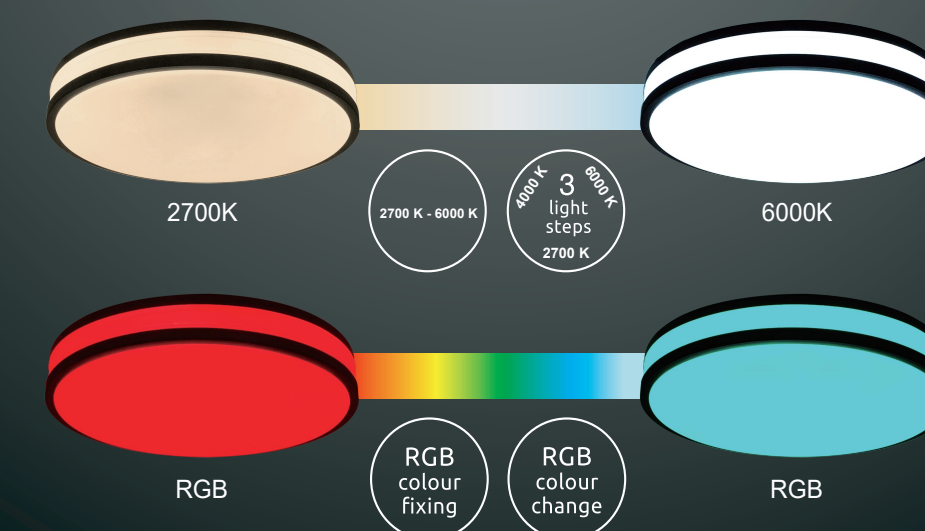

www.globo-lighting.com

LED

41266-18尺寸: 35x8x35cm

LED

incl. CE

100-1900 lm source

1 x 18W LED incl.

1 x 5W RGB LED incl.

2700K-6000K

20,000h Lifetime

10,000x ON/OFF

Input 220-240V-50/60Hz

Output 81V

-20°C - +40°C

dimmable

Hg 0 mg

Beam angle 120°

CRI>80

41266-18

LED

incl. CE