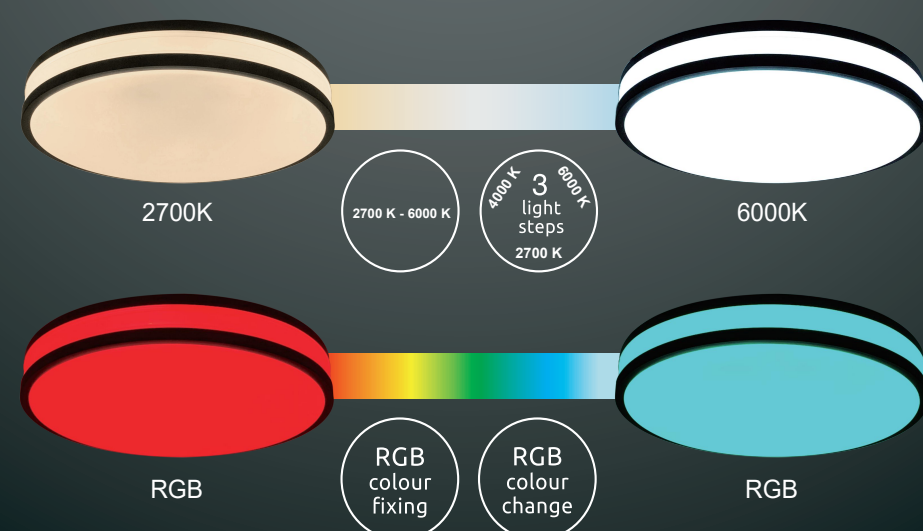

www.globo-lighting.com

LED

41266-18尺寸: 35x8x35cm

LED

incl. CE

100-1900 lm source

1 x 18W LED incl.

1 x 5W RGB LED incl.

2700K-6000K

20,000h Lifetime

10,000x ON/OFF

Input 220-240V-50/60Hz

Output 81V

-20°C - +40°C

dimmable

Hg 0 mg

Beam angle 120°

CRI>80

41266-18

LED

incl. CE