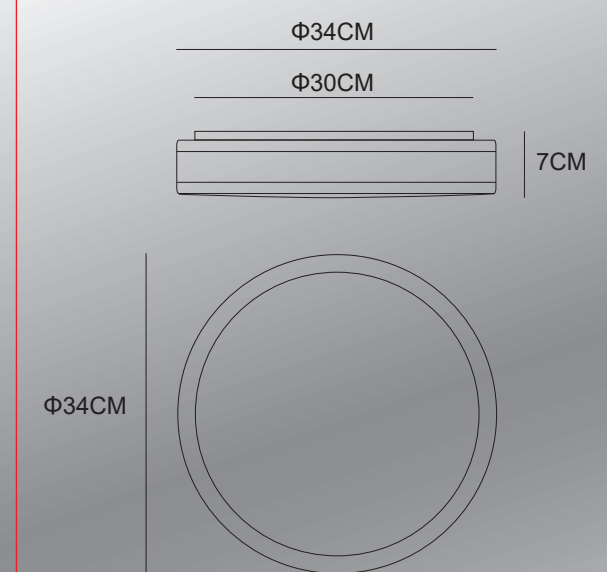

www.globo-lighting.com

LED

41266-18尺寸: 35x8x35cm

LED

incl. CE

100-1900 lm source

1 x 18W LED incl.

1 x 5W RGB LED incl.

2700K-6000K

20,000h Lifetime

10,000x ON/OFF

Input 220-240V-50/60Hz

Output 81V

-20°C - +40°C

dimmable

Hg 0 mg

Beam angle 120°

CRI>80

41266-18

LED

incl. CE