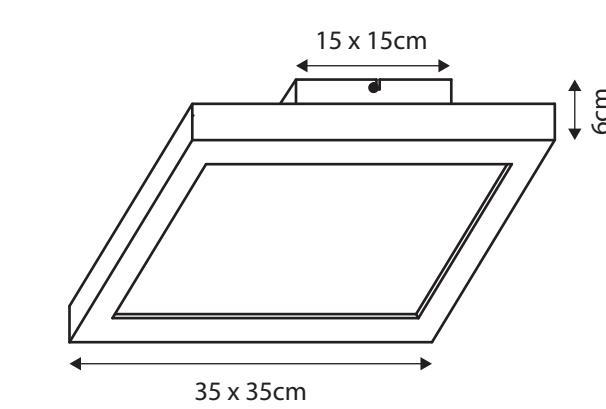

415950-16
SIZE:39*7.5*39cm

LED

XAVVI

LED

LED

XAVVI

LED

620 lm
output

1x 16W LED incl.

3000 Kelvin

www.globo-lighting.com

XAVVI

LED

XAVVI

XAVVI

415950-16

1800 lm source	not dimmable
620 lm output	Hg < 0.0001 mg
1x 16W LED incl.	Beam angle 120°
3000 Kelvin	CRI≥80
20.000h Lifetime	28cm
10.000x ON/OFF	LED ON/OFF
Input 220-240V-50/60Hz	Output 288V
Output 288V	-20°C - +40°C