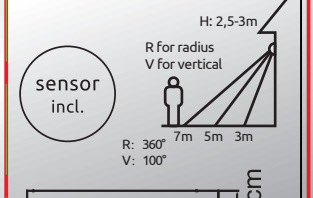

Ø22.6cm

Ø16.6cm