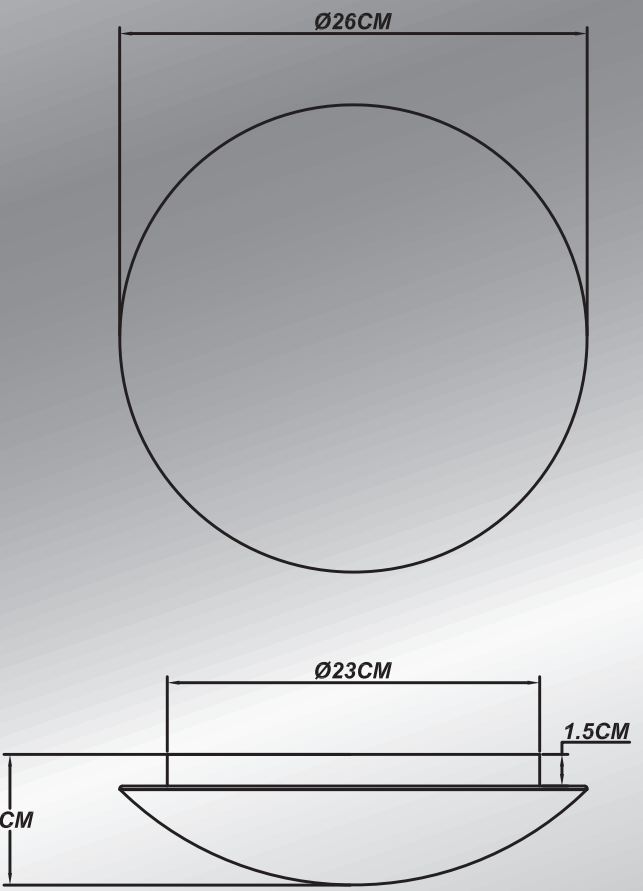

www.globo-lighting.com

570 lm
output

LED

570lm
output

1700 lm
source

1x 16W LED incl.

3000 Kelvin

20.000h Lifetime

15.000x ON/OFF

Input /Output 230V- 50/60Hz

-20°C -- +45°C

not dimmable

Hg=0mg

Beam angle 120°

CRI≥80

LED

570lm
output